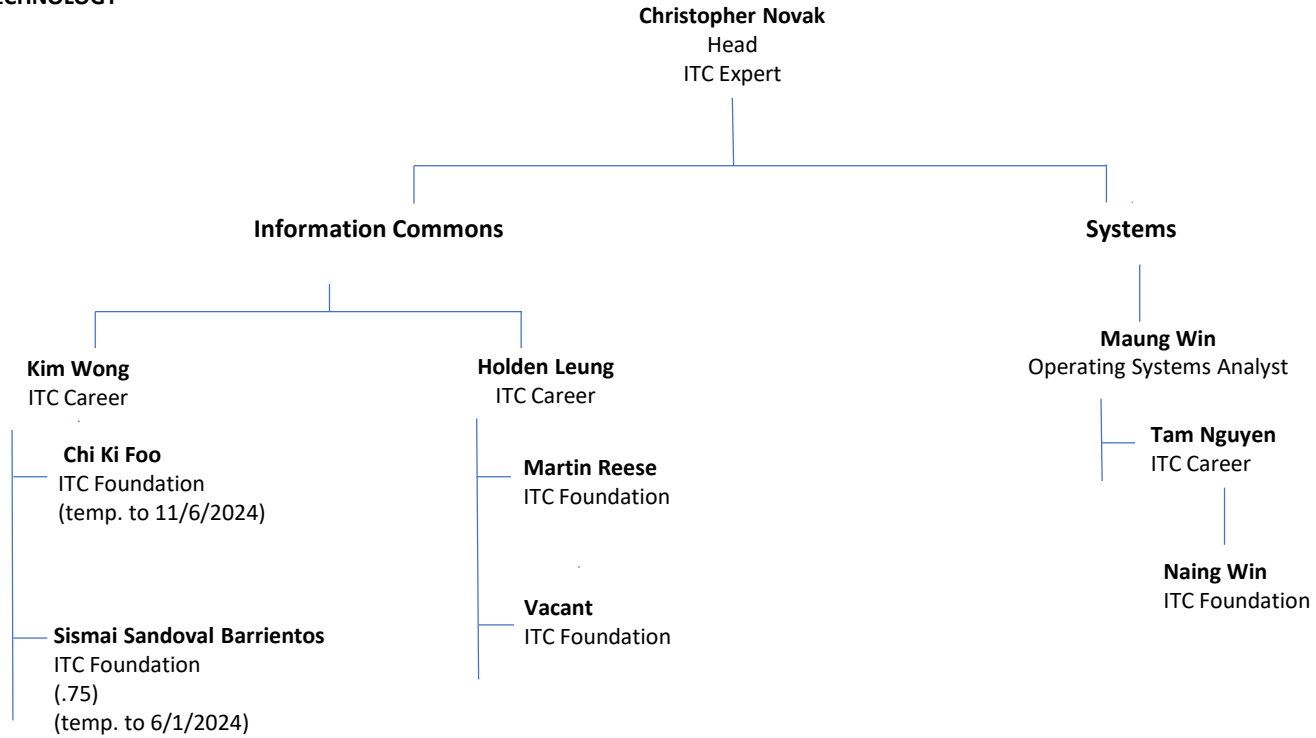

Labor Archives & Research Center

Catherine Powell
Librarian
(.46 FERP)
(temp. to 6/30/2024)

University Archives & Historic Collections

Meredith Eliassen
Associate
Librarian/Lecturer
(temp. to 6/30/2024)
2021 - 2024

Bay Area Television Archive

Alexander Cherian
LSS IV

J. Paul Leonard Library
ORGANIZATION CHART
Access Services

Christy Stevens
Associate University Librarian
MPP III

Andrea Guidara
Interim Head of Access Services, Shelving Facilities
Operations Coordinator,
Sr. Assistant Librarian/Lecturer
(temp. to 6/30/2024)