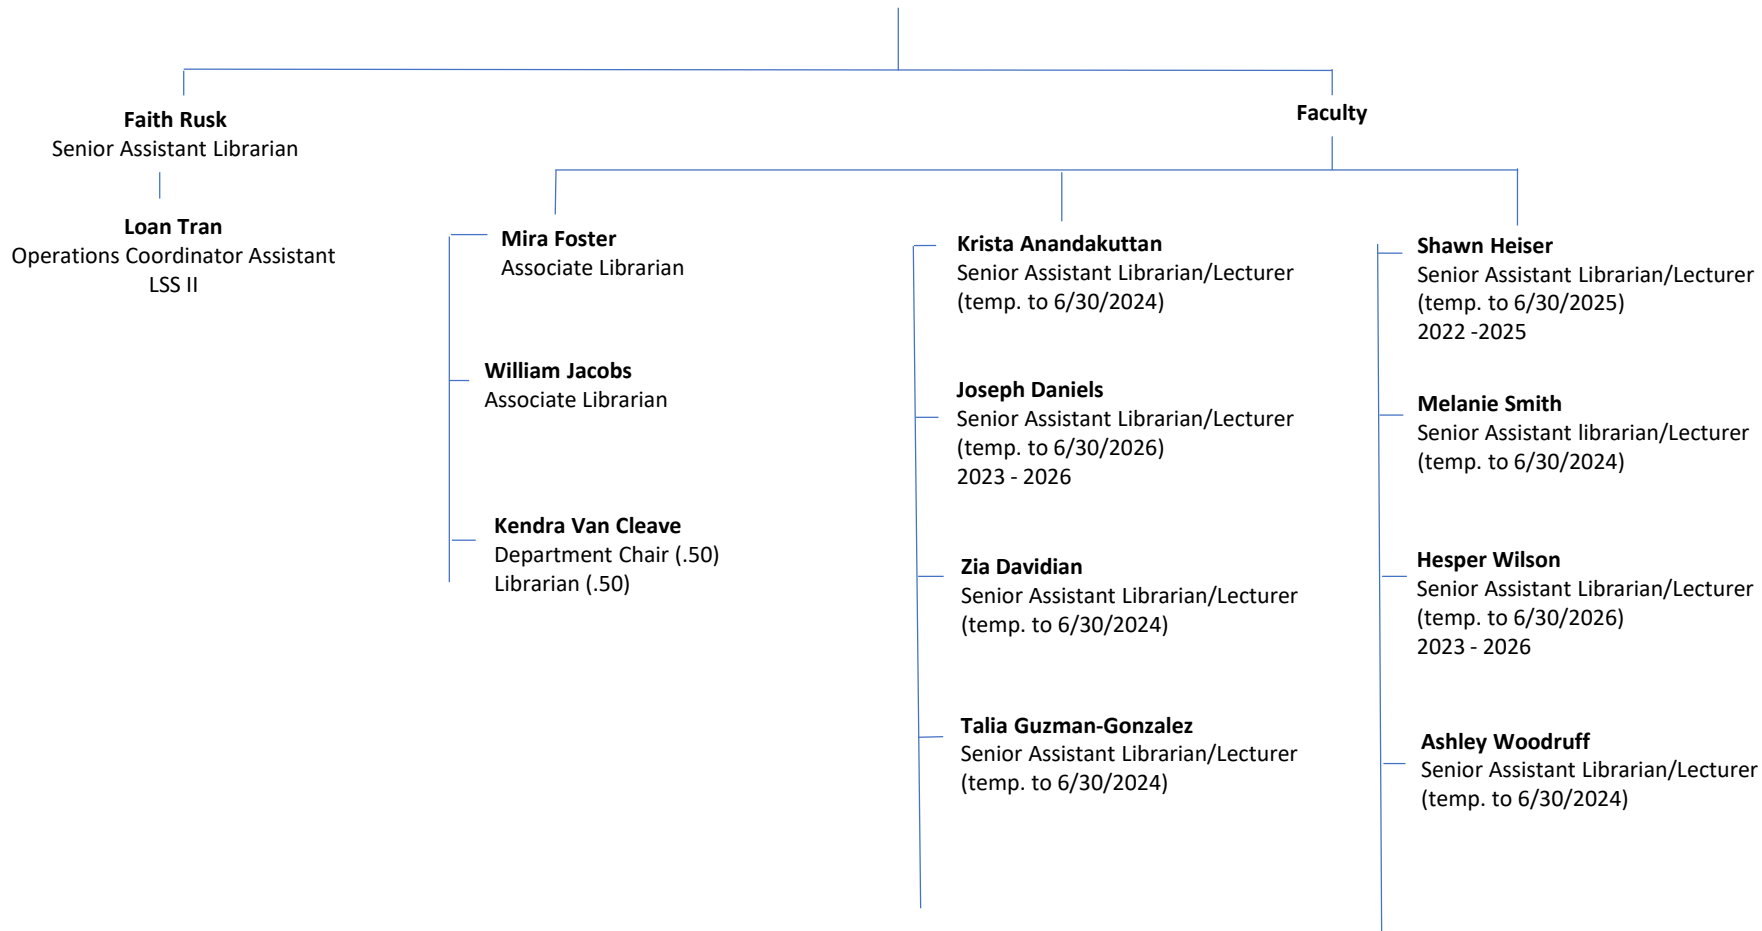

J. Paul Leonard Library
ORGANIZATION CHART
RESEARCH AND INSTRUCTIONAL SERVICES (RIS)

Christy Stevens
Associate University Librarian
MPP III