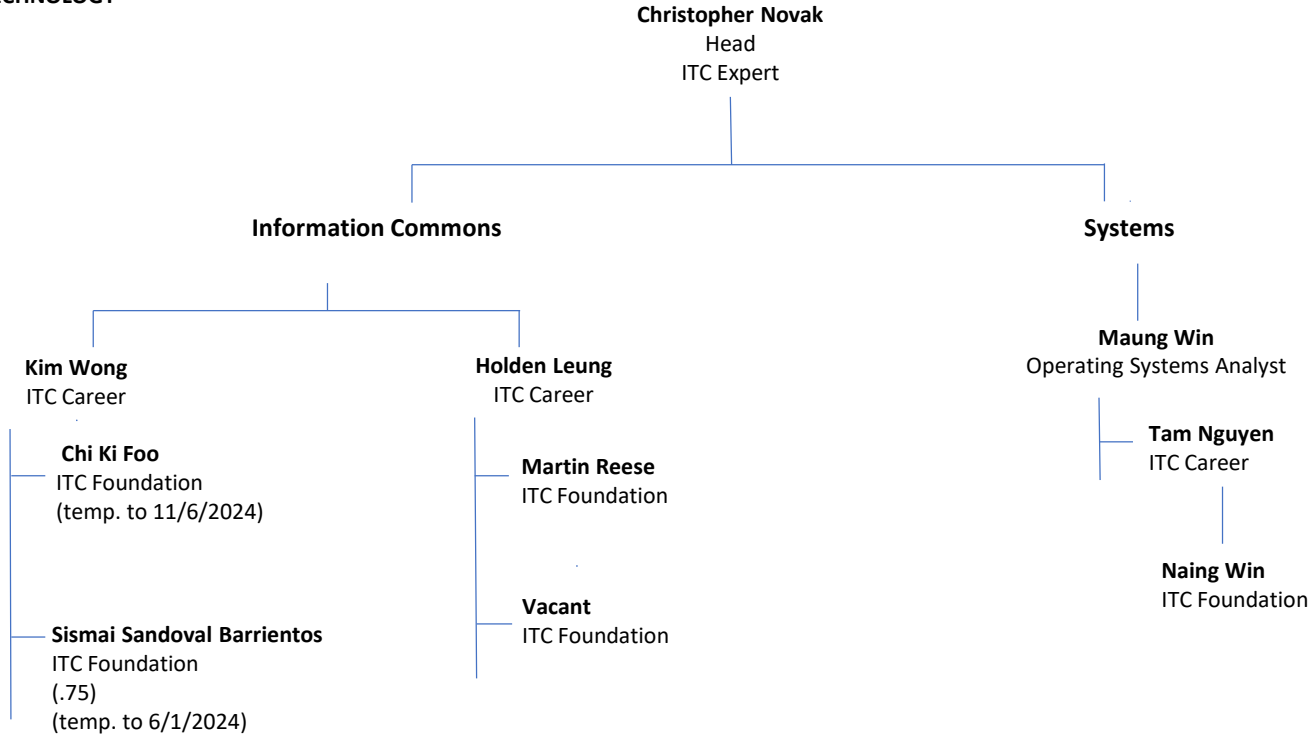

Tanya Hollis
Interim Director
Labor Archives & Research Center
Associate Librarian

Labor Archives & Research Center

Catherine Powell
Librarian
(.46 FERP)
(temp. to 6/30/2024)

University Archives & Historic Collections

Meredith Eliassen
Associate
Librarian/Lecturer
(temp. to 6/30/2024)
2021 - 2024

Bay Area Television Archive

Alexander Cherian
LSS IV

J. Paul Leonard Library
ORGANIZATION CHART
Access Services

Christy Stevens
Associate University Librarian
MPP III