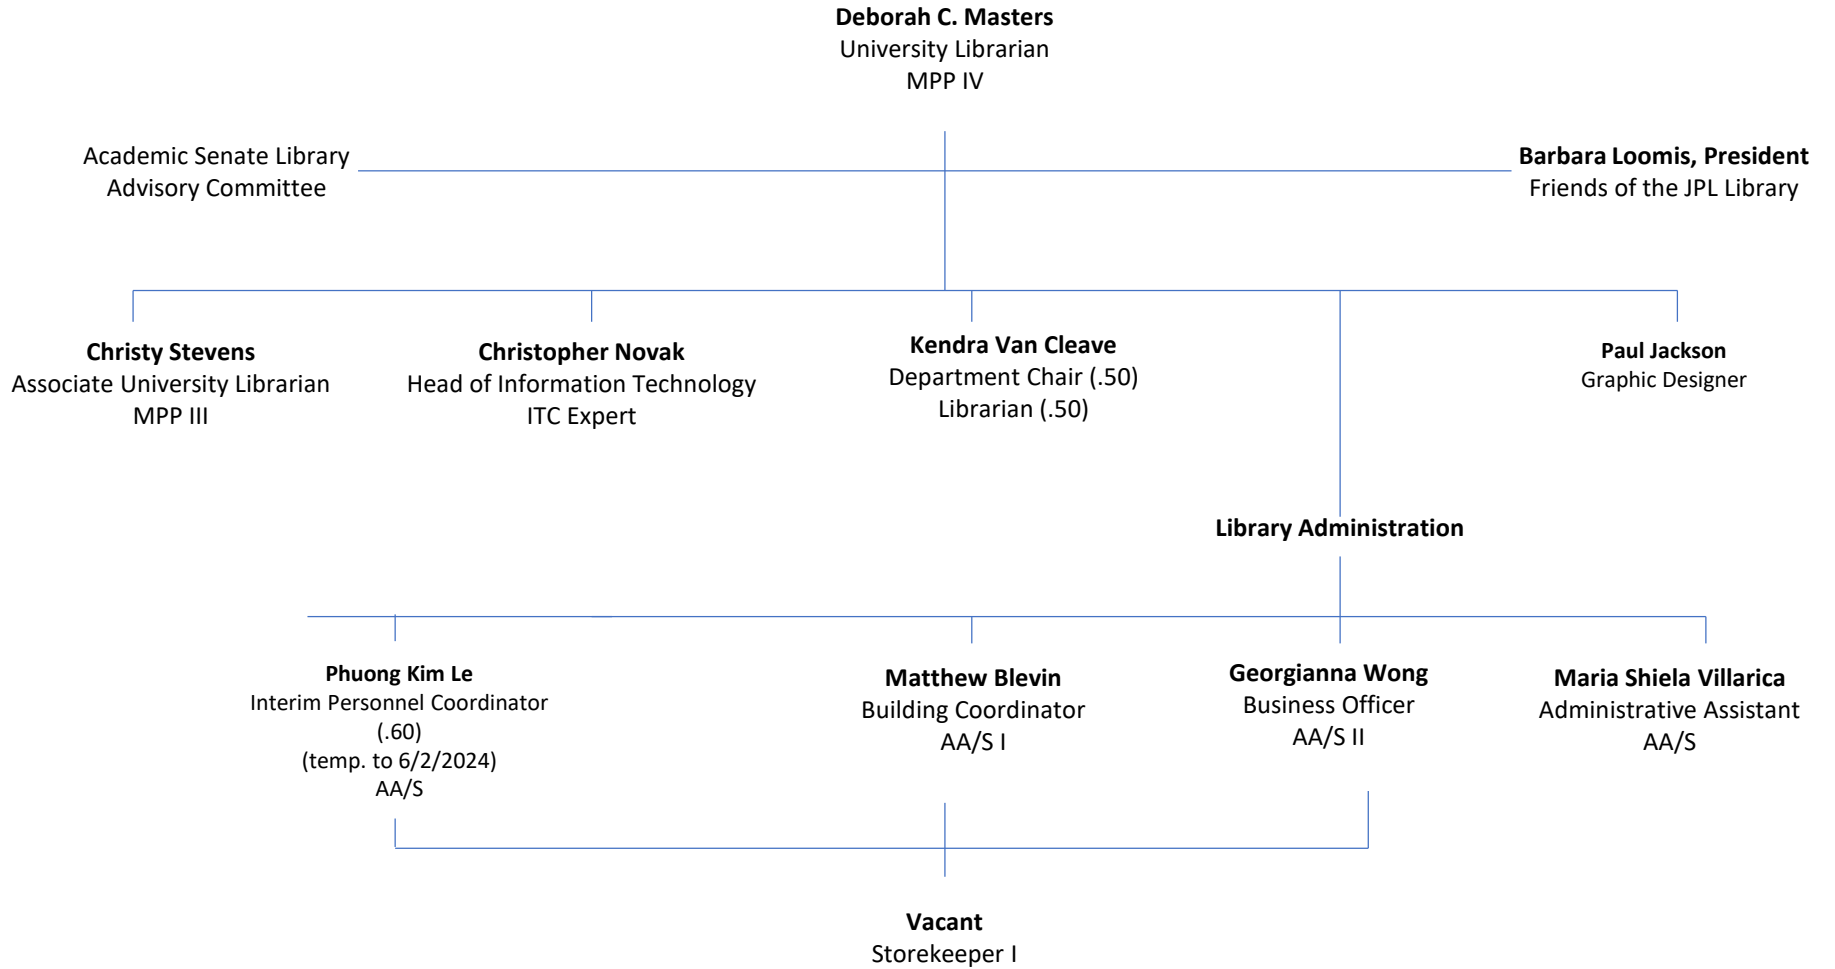

J. Paul Leonard Library

ORGANIZATION CHART

J. Paul Leonard Library
ORGANIZATION CHART
COLLECTION MANAGEMENT SERVICES
SCHOLARLY COMMUNICATIONS

Christy Stevens
Associate University Librarian
MPP III

Cataloging