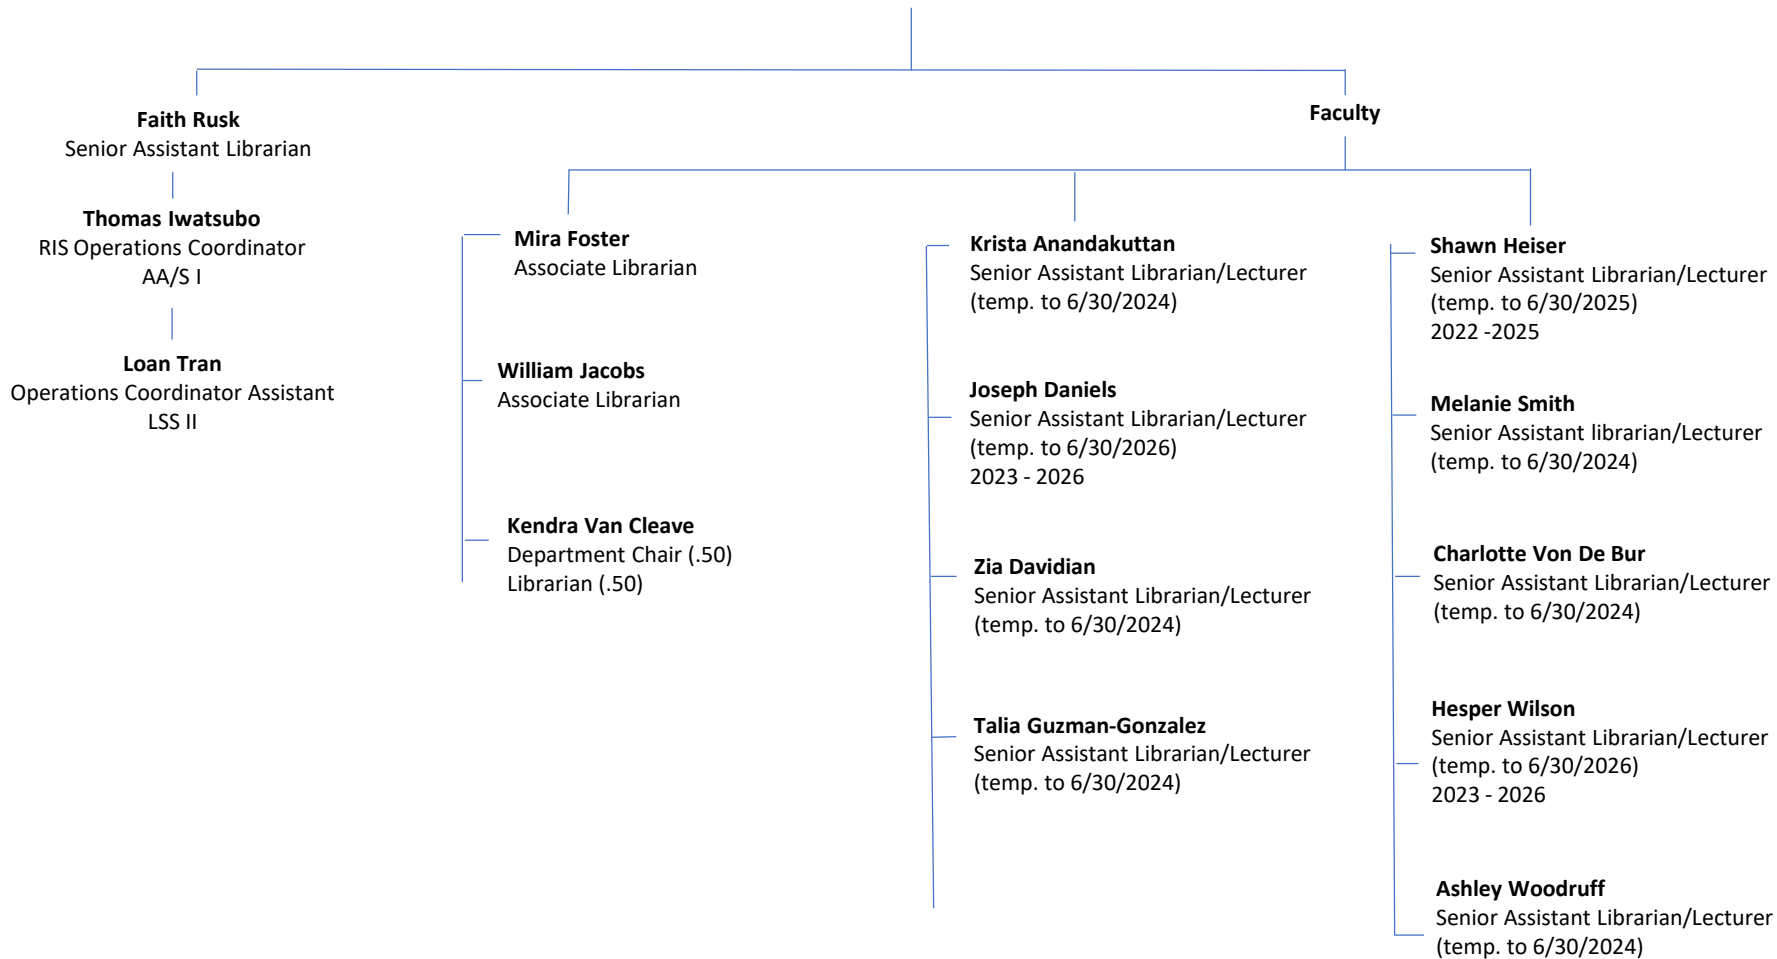

J. Paul Leonard Library
ORGANIZATION CHART
RESEARCH AND INSTRUCTIONAL SERVICES (RIS)

Christy Stevens
Associate University Librarian
MPP III