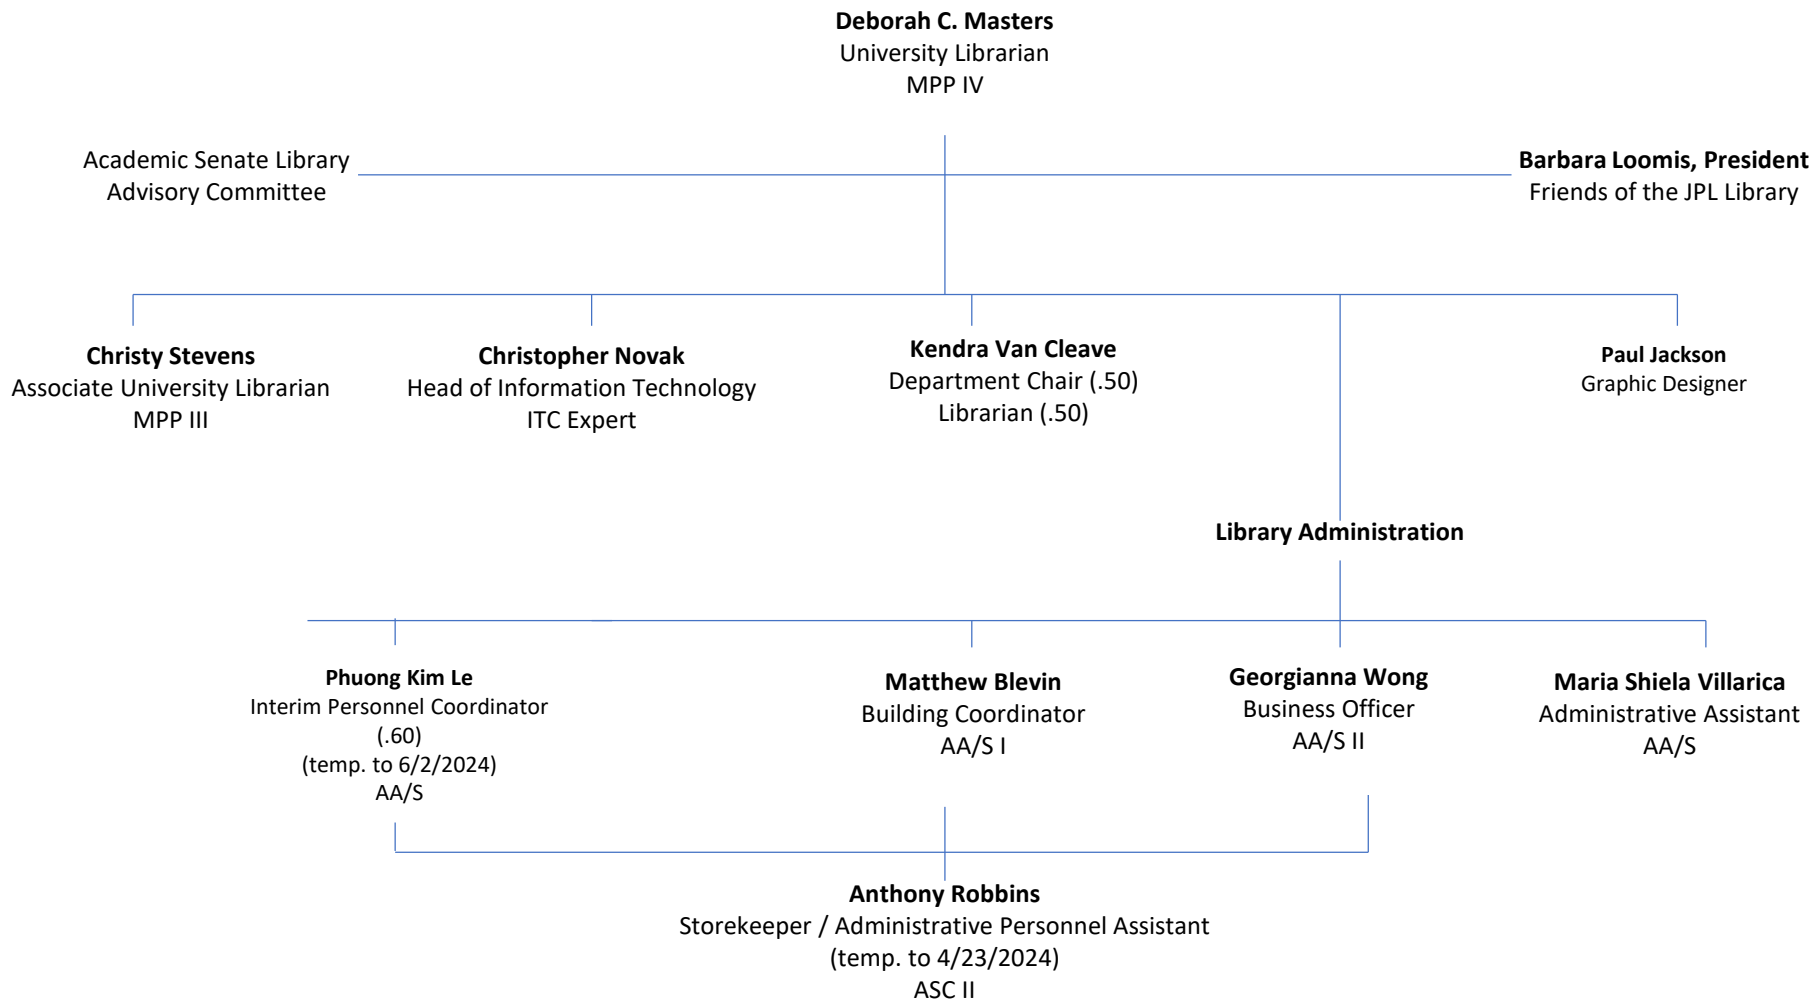

J. Paul Leonard Library

ORGANIZATION CHART

J. Paul Leonard Library
ORGANIZATION CHART
COLLECTION MANAGEMENT SERVICES
SCHOLARLY COMMUNICATIONS

Christy Stevens
Associate University Librarian
MPP III

J. Paul Leonard Library
ORGANIZATION CHART
RESEARCH AND INSTRUCTIONAL SERVICES (RIS)