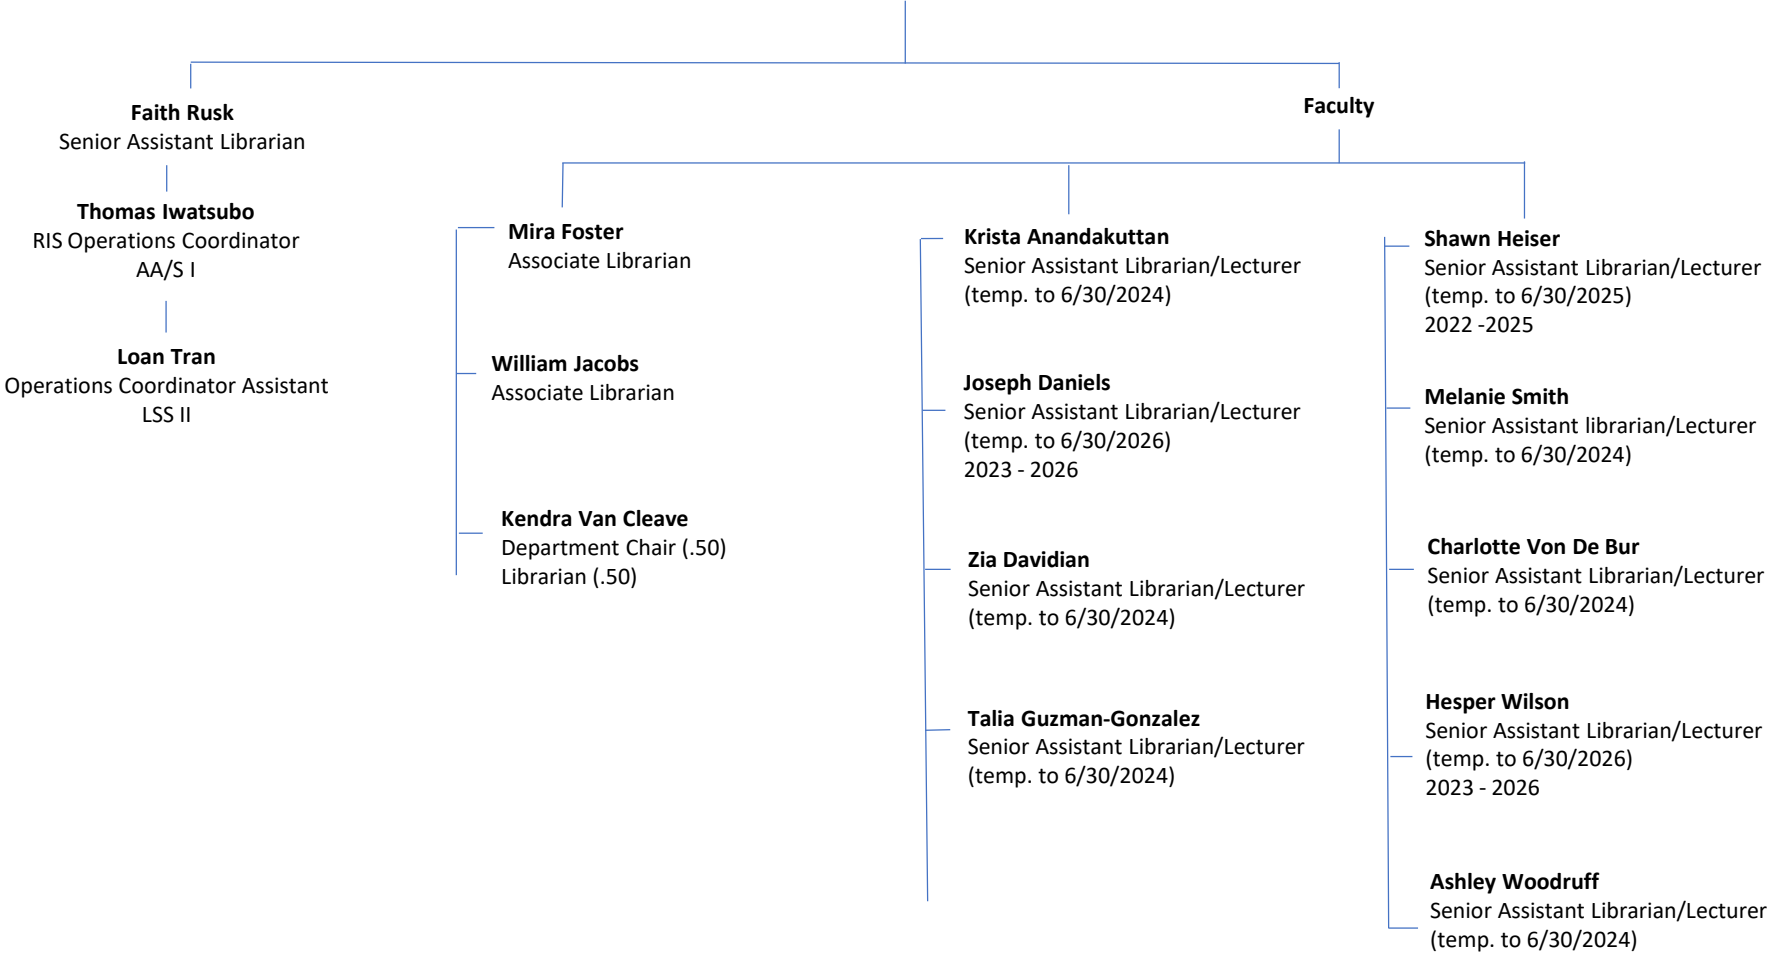

J. Paul Leonard Library

ORGANIZATION CHART

J. Paul Leonard Library
ORGANIZATION CHART
COLLECTION MANAGEMENT SERVICES
SCHOLARLY COMMUNICATIONS

Christy Stevens
Associate University Librarian
MPP III

J. Paul Leonard Library
ORGANIZATION CHART
RESEARCH AND INSTRUCTIONAL SERVICES (RIS)

Christy Stevens
Associate University Librarian
MPP III

J. Paul Leonard Library
ORGANIZATION CHART
SPECIAL COLLECTIONS

Updated 3.1.2024

Christy Stevens
Associate University Librarian
MPP III

Eva Martinez
Senior Assistant Librarian
/Lecturer (.80)
(temp to 6/30/2024)

Luca Facchin
LSS III

Frank V. de Bellis Collection

Alexandria Post
Senior Assistant
Librarian/Lecturer
(temp to 06/30/2026)
2023 - 2026

**Labor Archives &
Research Center**

Tanya Hollis
Interim Director
Labor Archives & Research Center
Associate Librarian