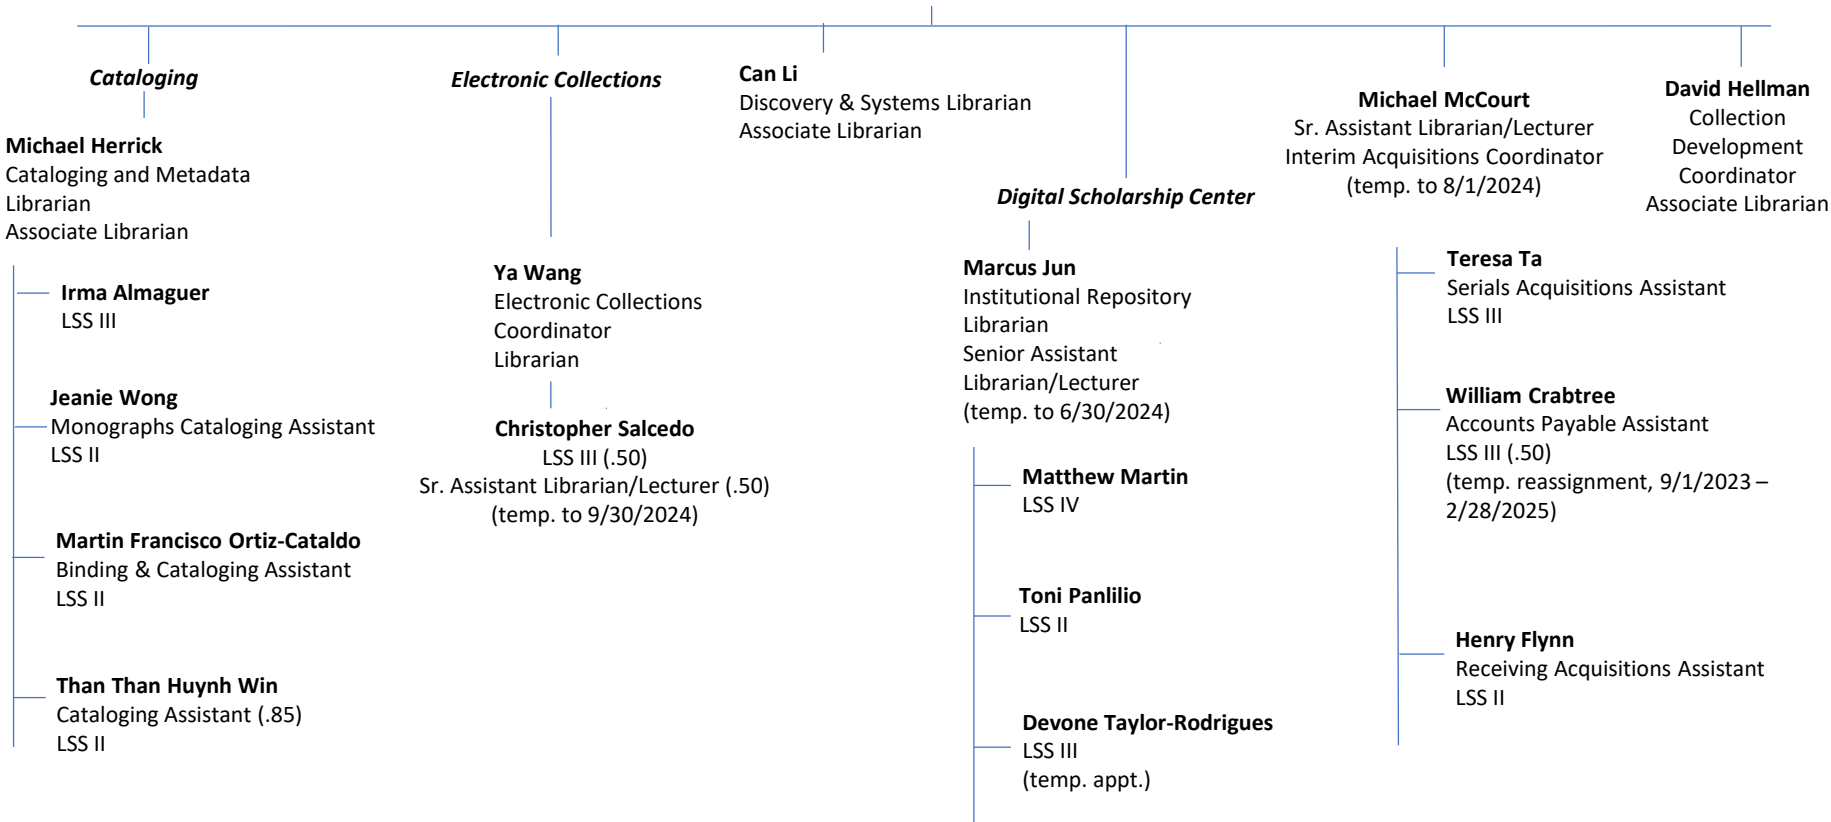

J. Paul Leonard Library

ORGANIZATION CHART

J. Paul Leonard Library
ORGANIZATION CHART
COLLECTION MANAGEMENT SERVICES
SCHOLARLY COMMUNICATIONS

Christy Stevens
Associate University Librarian
MPP III

J. Paul Leonard Library
ORGANIZATION CHART
RESEARCH AND INSTRUCTIONAL SERVICES (RIS)