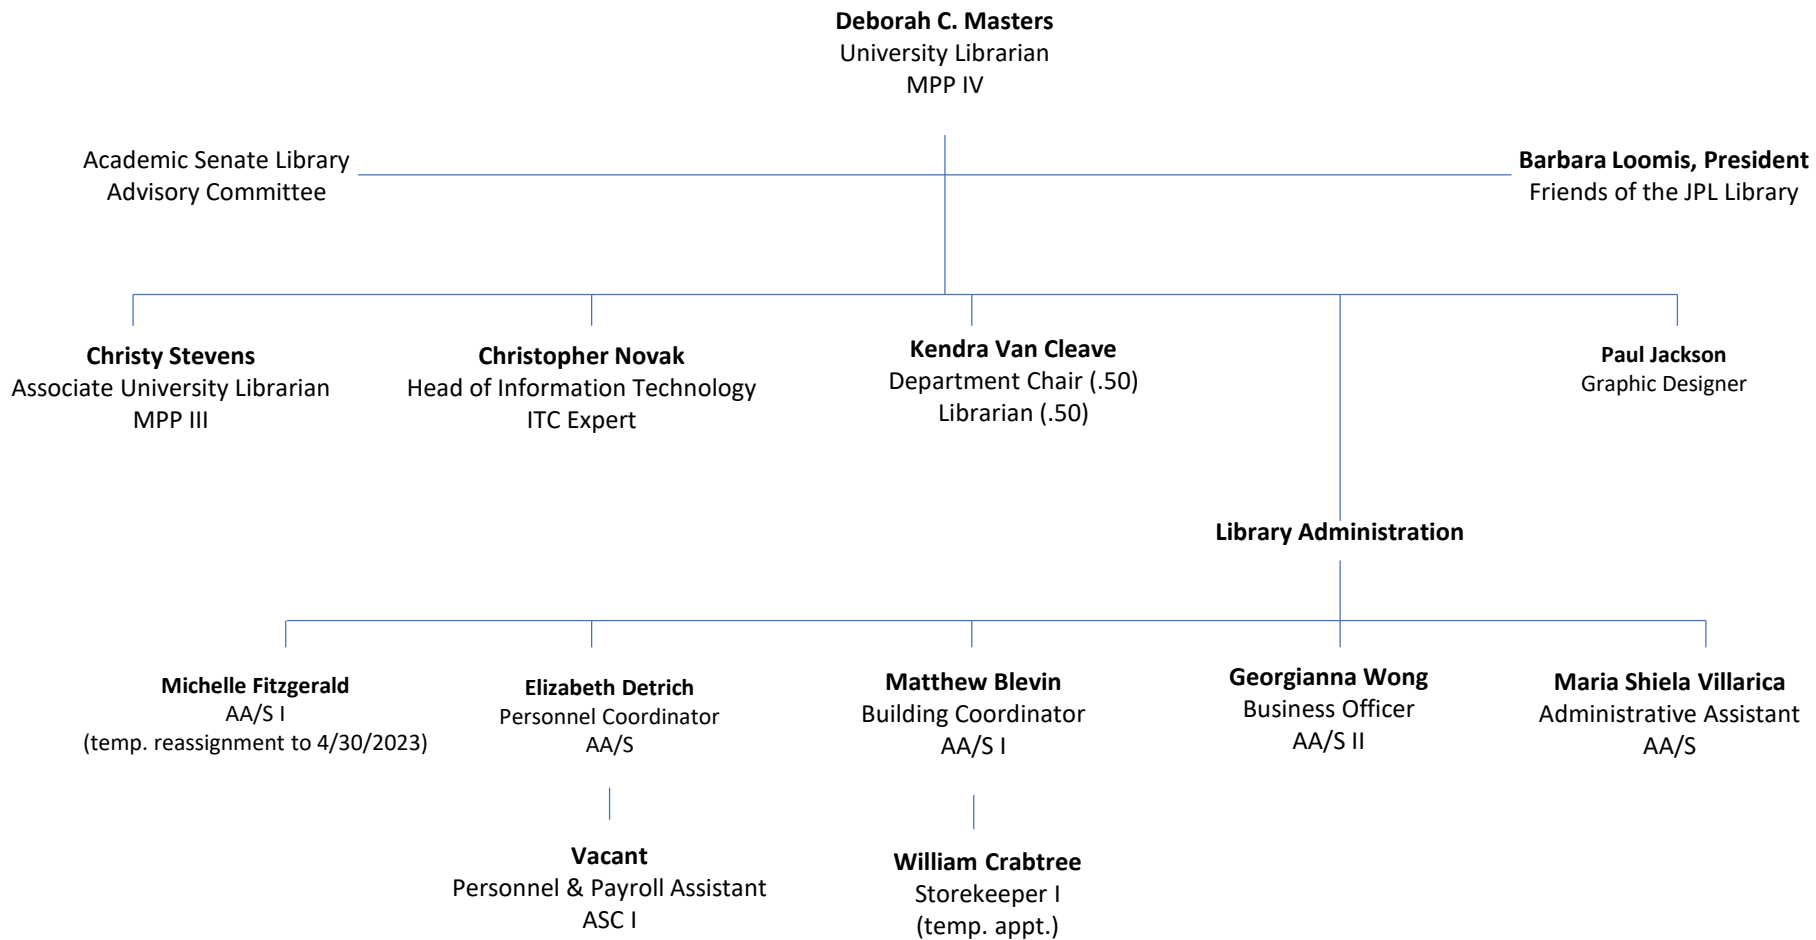

J. Paul Leonard Library

ORGANIZATION CHART

J. Paul Leonard Library
ORGANIZATION CHART
COLLECTION MANAGEMENT SERVICES
SCHOLARLY COMMUNICATIONS

Christy Stevens
Associate University Librarian
MPP III

Cataloging