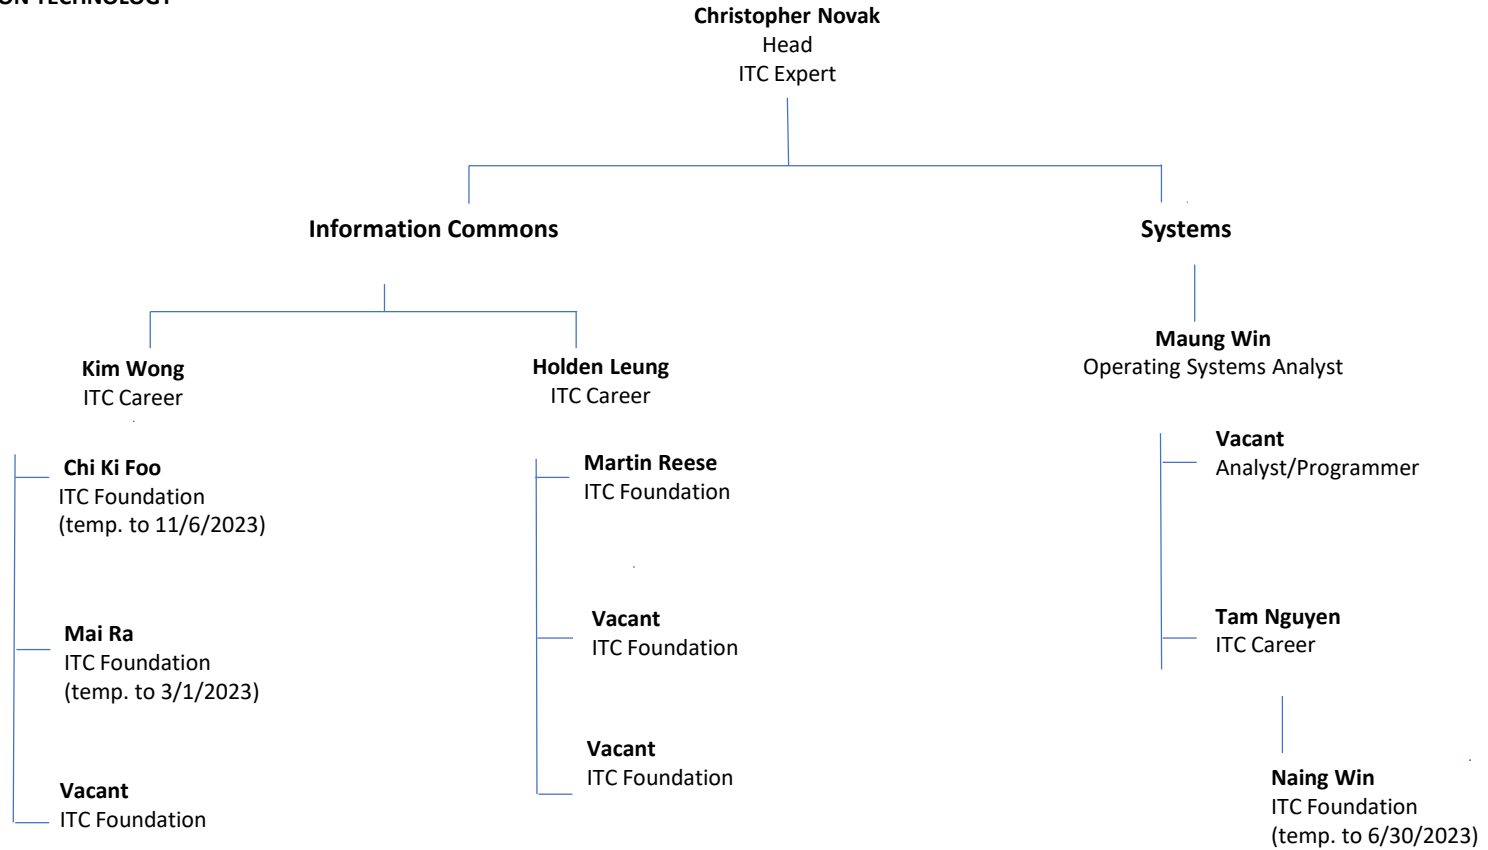

J. Paul Leonard Library
ORGANIZATION CHART
RESEARCH AND INSTRUCTIONAL SERVICES (RIS)

Christy Stevens
Associate University Librarian
MPP III

J. Paul Leonard Library
ORGANIZATION CHART
SPECIAL COLLECTIONS

Updated 2.1.2023

Christy Stevens
Associate University Librarian
MPP III

J. Paul Leonard Library
ORGANIZATION CHART
Access Services