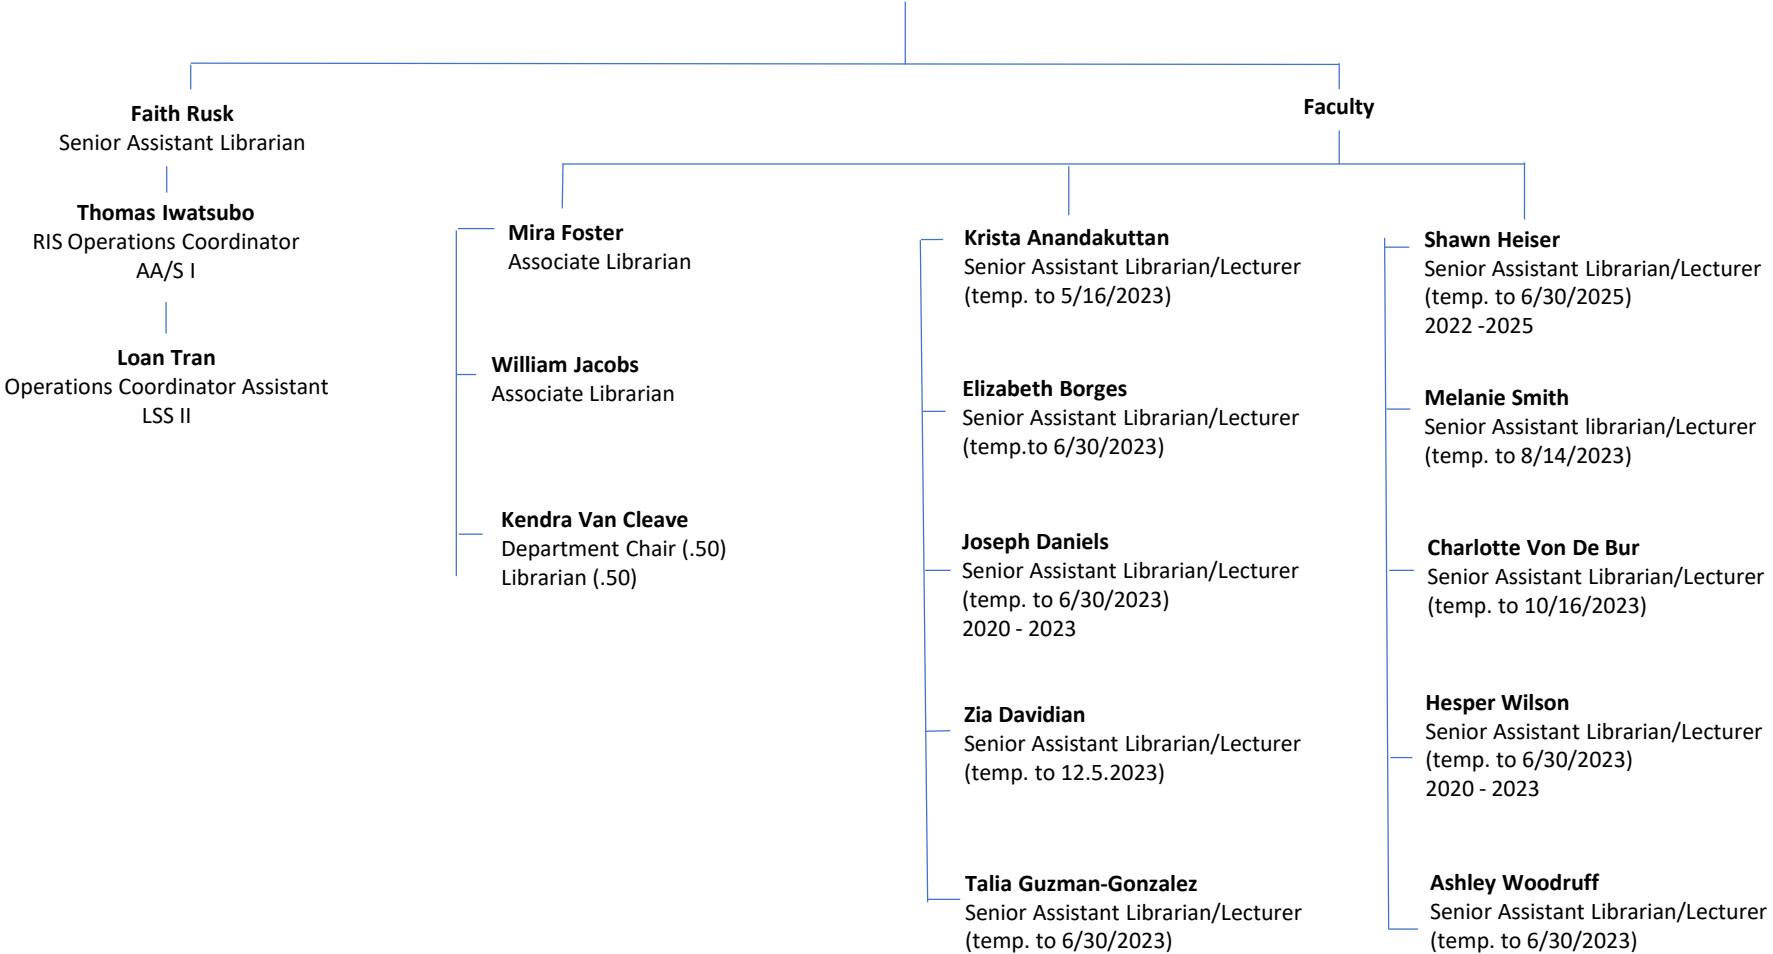

J. Paul Leonard Library
ORGANIZATION CHART
RESEARCH AND INSTRUCTIONAL SERVICES (RIS)

Christy Stevens
Associate University Librarian
MPP III