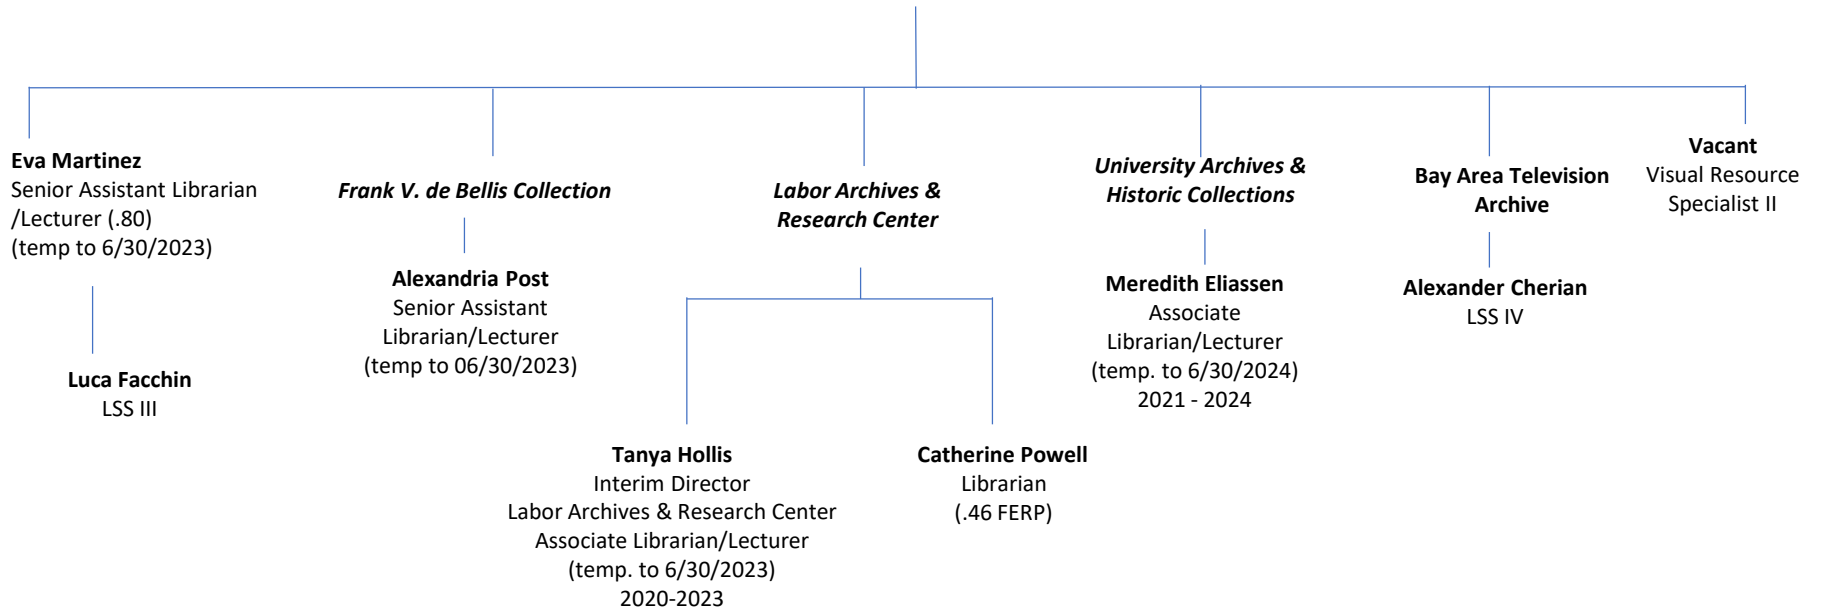

J. Paul Leonard Library
ORGANIZATION CHART
RESEARCH AND INSTRUCTIONAL SERVICES (RIS)

Christy Stevens
Associate University Librarian
MPP III

J. Paul Leonard Library
ORGANIZATION CHART
SPECIAL COLLECTIONS

Updated 2.1.2023

Christy Stevens
Associate University Librarian
MPP III

J. Paul Leonard Library
ORGANIZATION CHART
Access Services