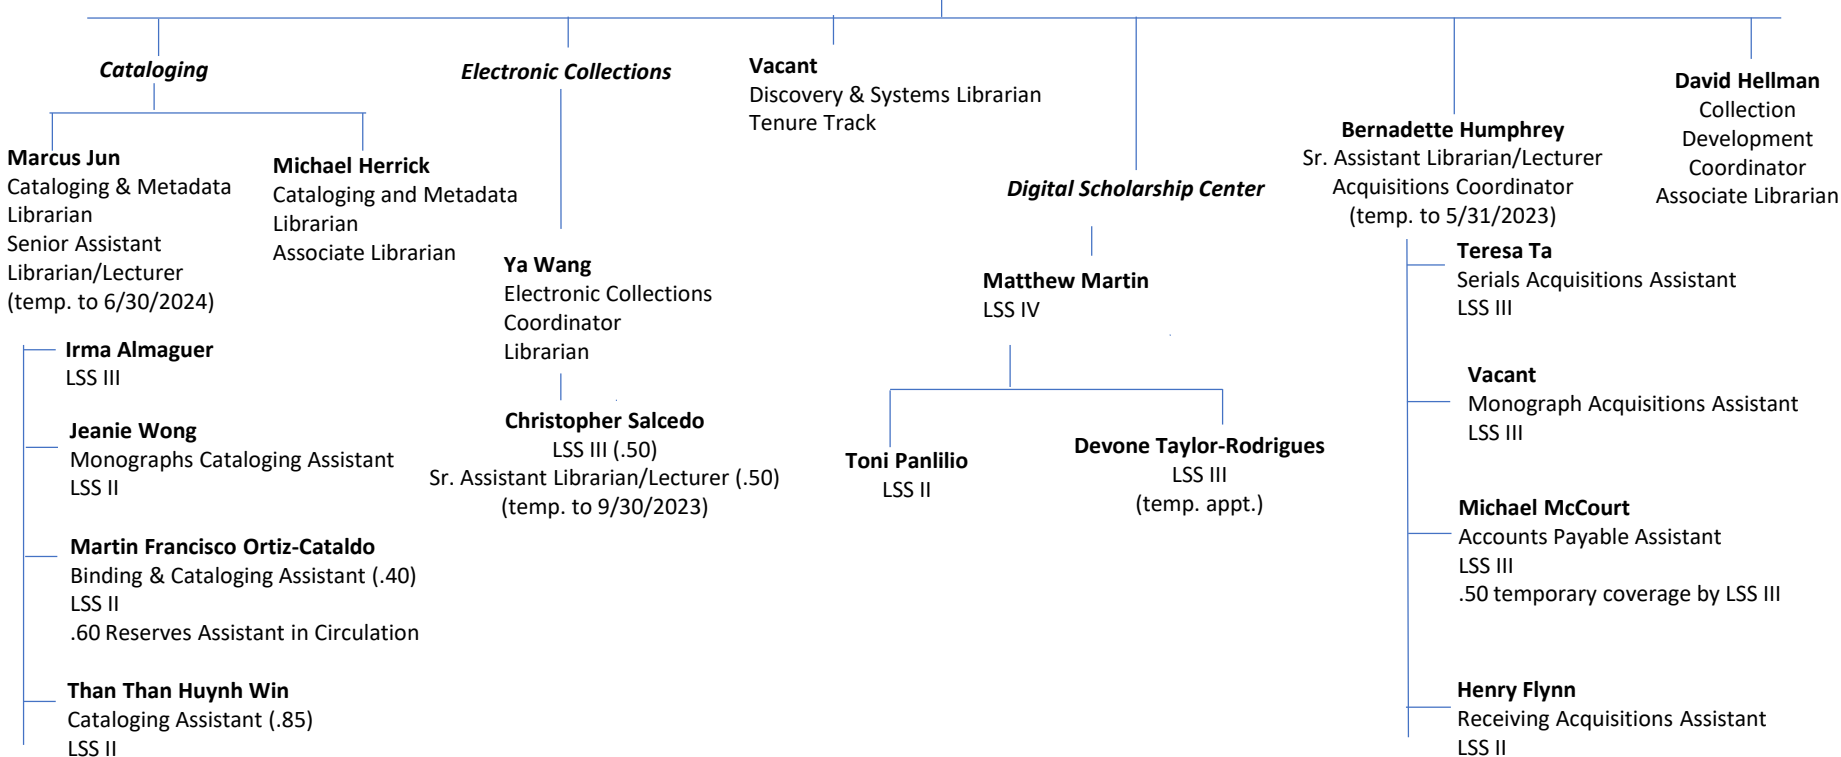

J. Paul Leonard Library

ORGANIZATION CHART

J. Paul Leonard Library
ORGANIZATION CHART
COLLECTION MANAGEMENT SERVICES
SCHOLARLY COMMUNICATIONS

Christy Stevens
Associate University Librarian
MPP III

Cataloging