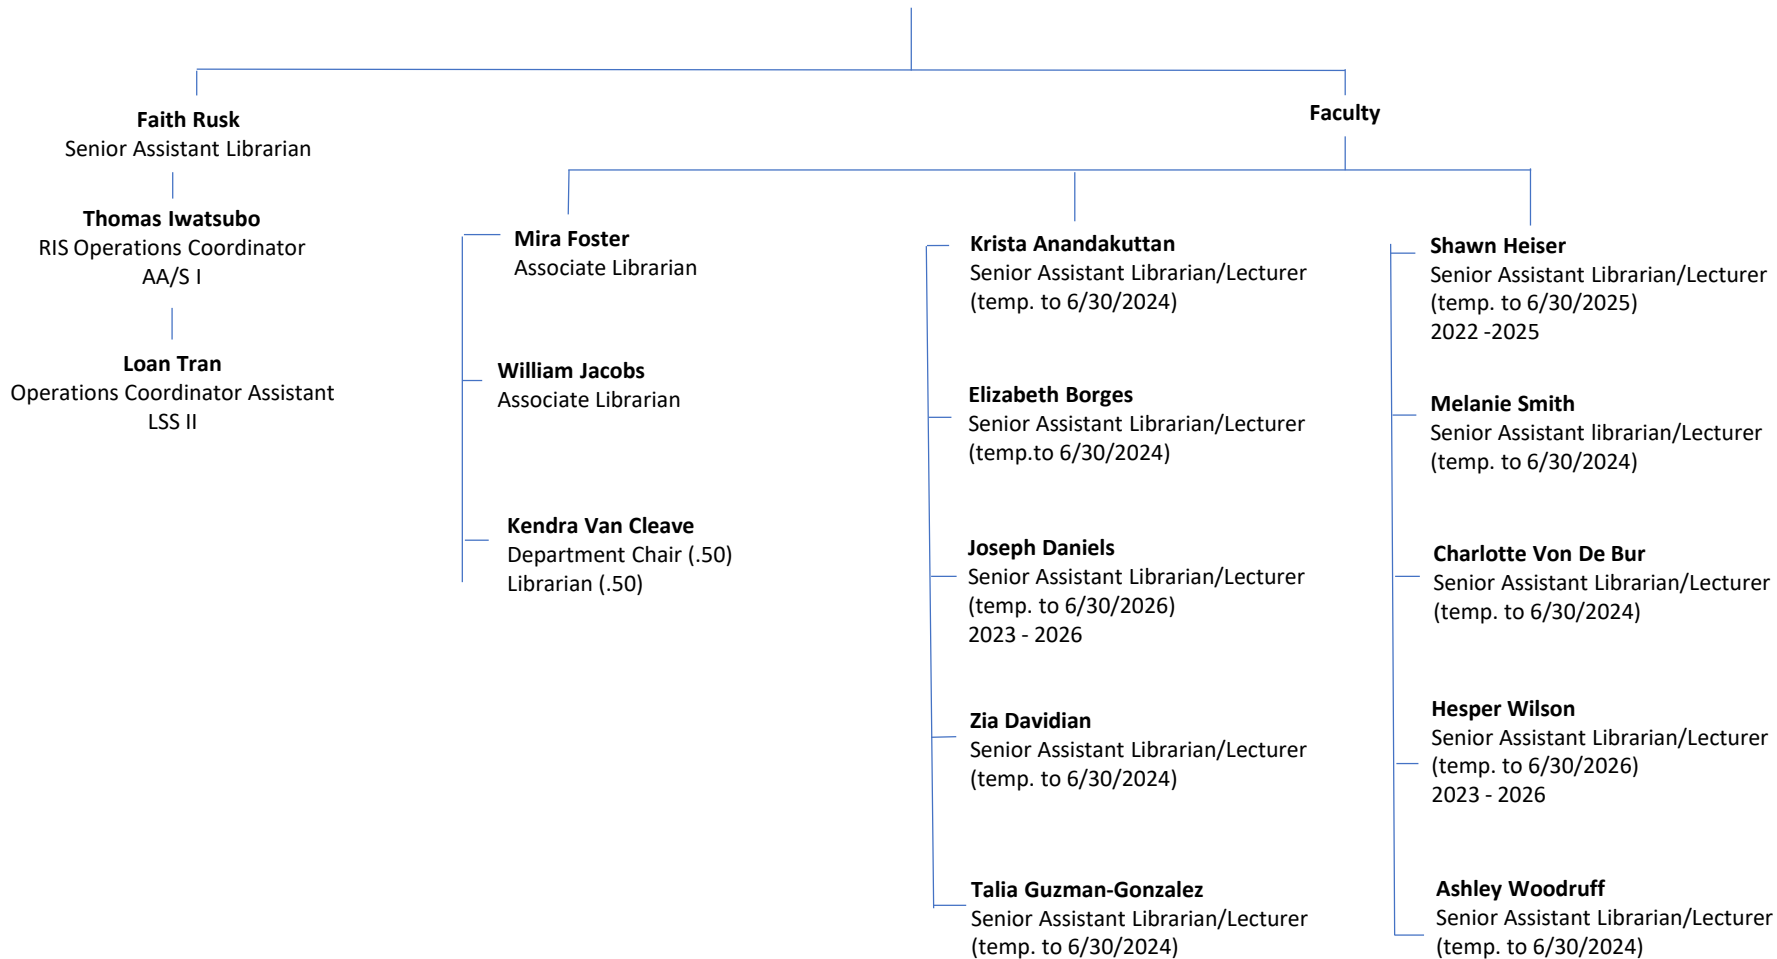

J. Paul Leonard Library
ORGANIZATION CHART
RESEARCH AND INSTRUCTIONAL SERVICES (RIS)

Christy Stevens
Associate University Librarian
MPP III