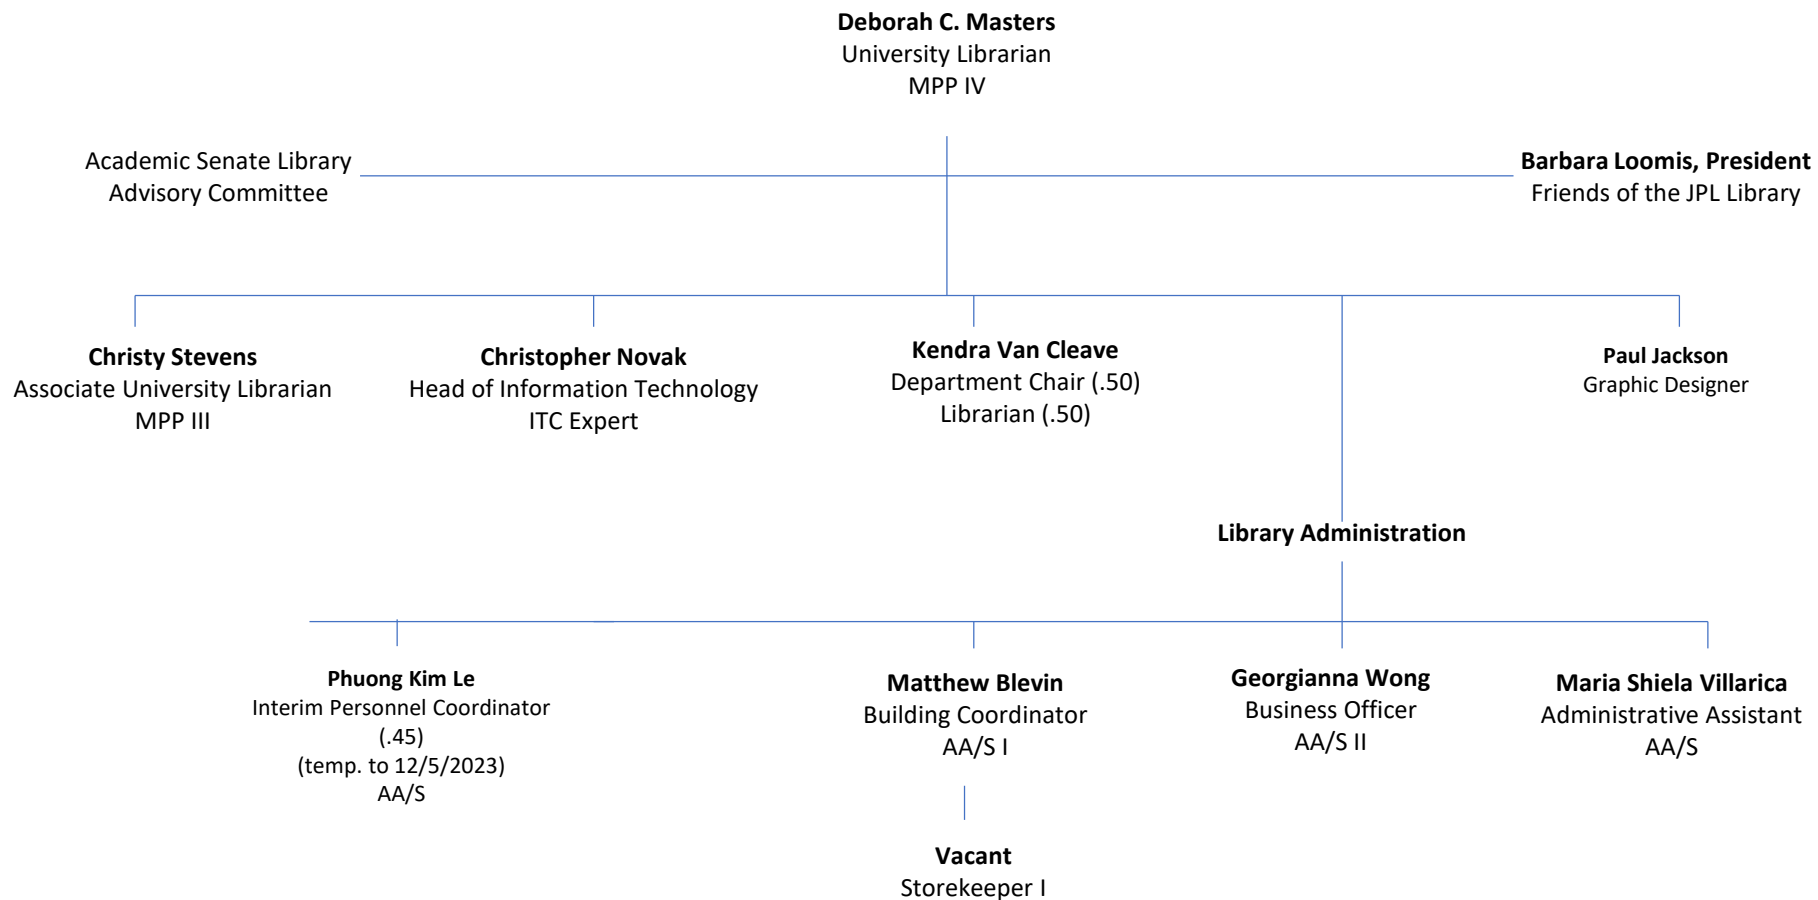

J. Paul Leonard Library

ORGANIZATION CHART

J. Paul Leonard Library
ORGANIZATION CHART
COLLECTION MANAGEMENT SERVICES
SCHOLARLY COMMUNICATIONS

Christy Stevens
Associate University Librarian
MPP III

Cataloging