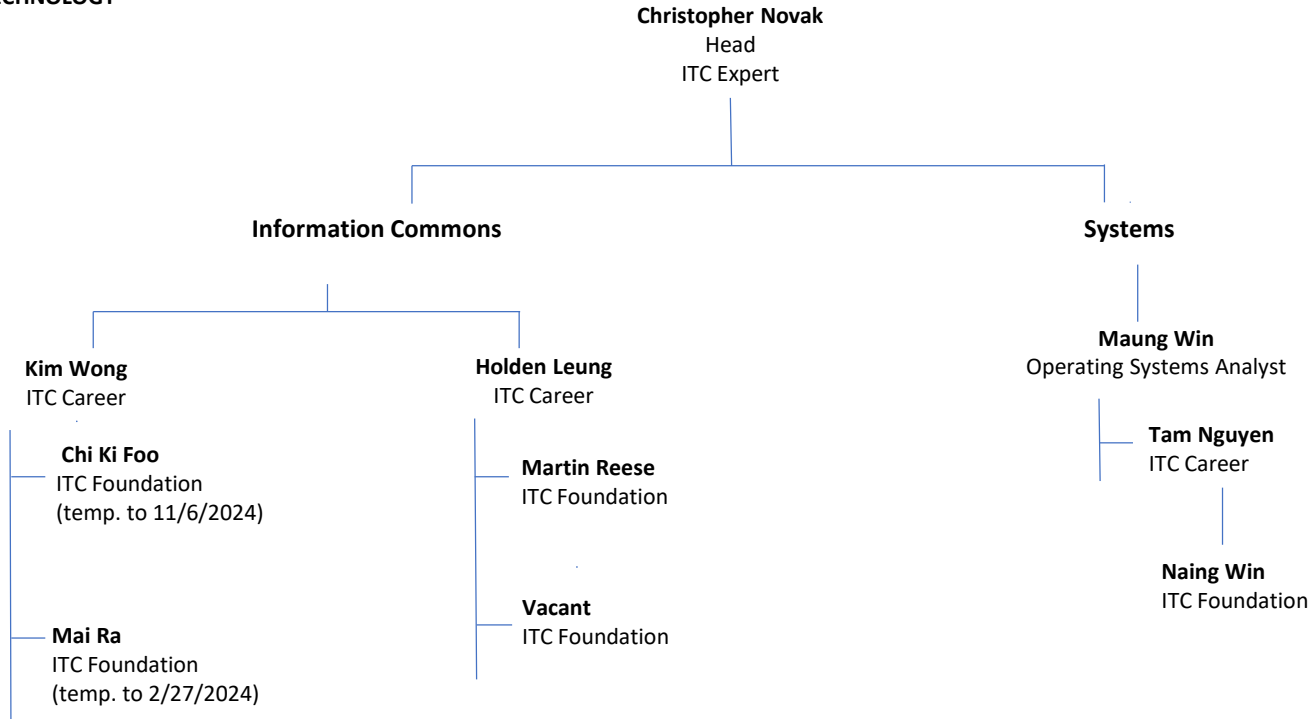

Tanya Hollis
Interim Director
Labor Archives & Research Center
Associate Librarian

**Labor Archives &
Research Center**

Catherine Powell
Librarian
(.46 FERP)
(temp. to 6/30/2024)

**University Archives &
Historic Collections**

Meredith Eliassen
Associate
Librarian/Lecturer
(temp. to 6/30/2024)
2021 - 2024

**Bay Area Television
Archive**

Alexander Cherian
LSS IV

J. Paul Leonard Library
ORGANIZATION CHART
Access Services

Christy Stevens
Associate University Librarian
MPP III

Andrea Guidara
Interim Head of Access Services, Shelving Facilities
Operations Coordinator,
Sr. Assistant Librarian/Lecturer
(temp. to 12/2/2023)

Circulation Services

Jamie Lamberti
Circulation Services Coordinator
LSS IV