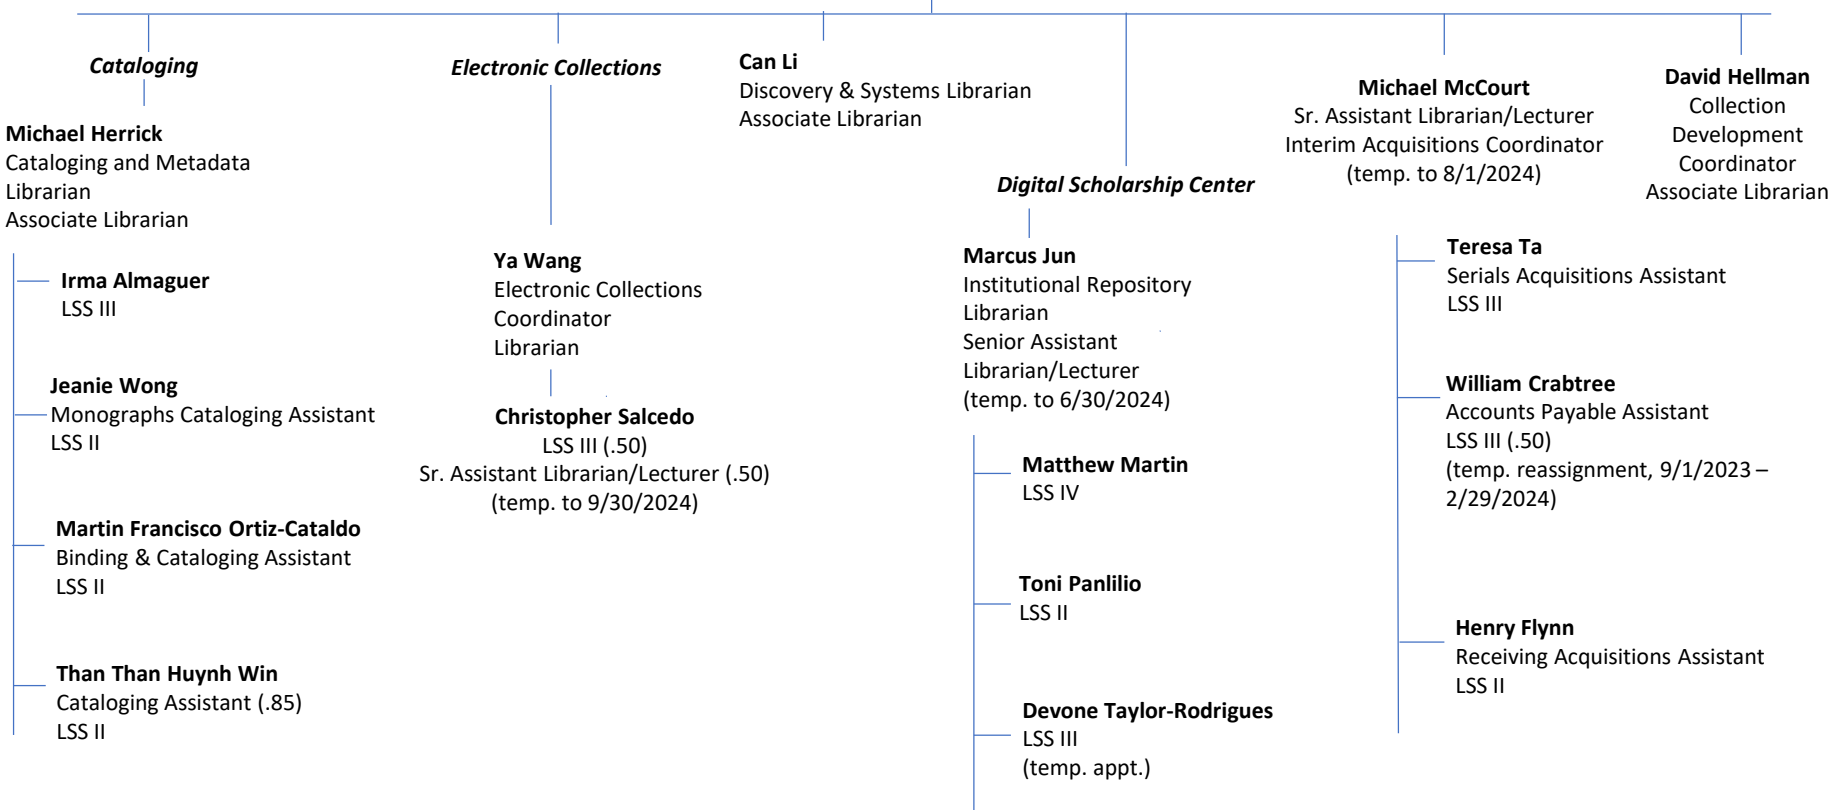

J. Paul Leonard Library

ORGANIZATION CHART

J. Paul Leonard Library
ORGANIZATION CHART
COLLECTION MANAGEMENT SERVICES
SCHOLARLY COMMUNICATIONS

Christy Stevens
Associate University Librarian
MPP III

J. Paul Leonard Library
ORGANIZATION CHART
RESEARCH AND INSTRUCTIONAL SERVICES (RIS)