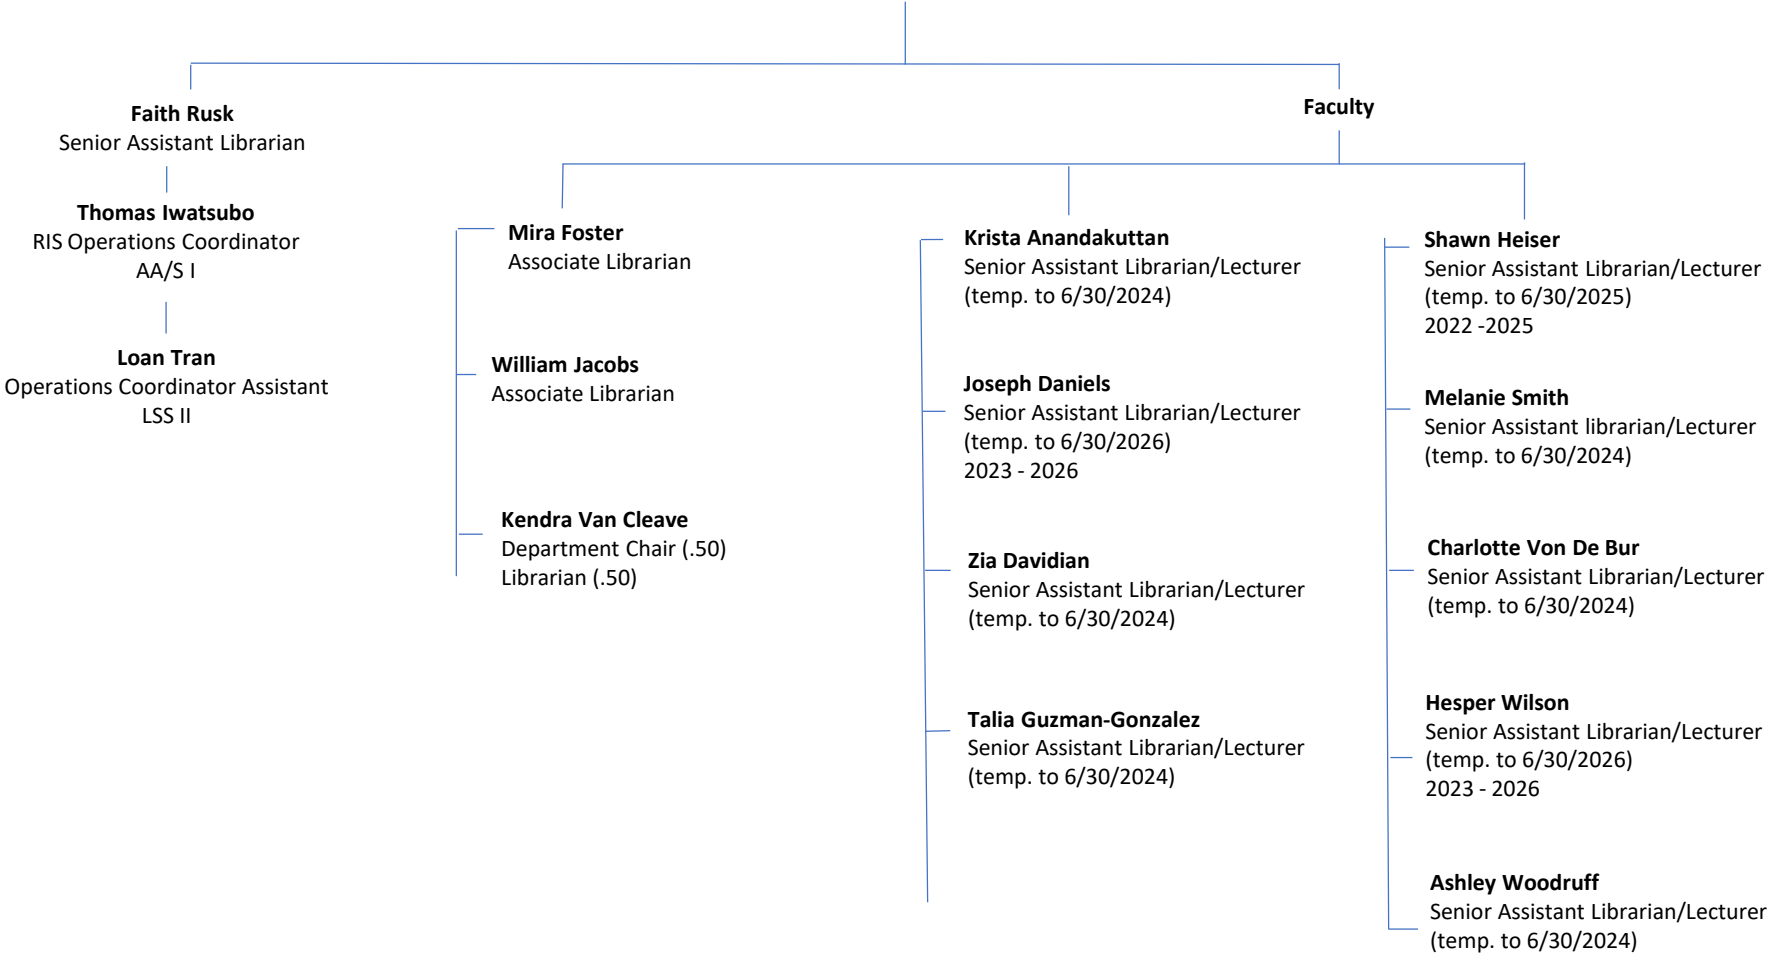

J. Paul Leonard Library
ORGANIZATION CHART
RESEARCH AND INSTRUCTIONAL SERVICES (RIS)

Christy Stevens
Associate University Librarian
MPP III