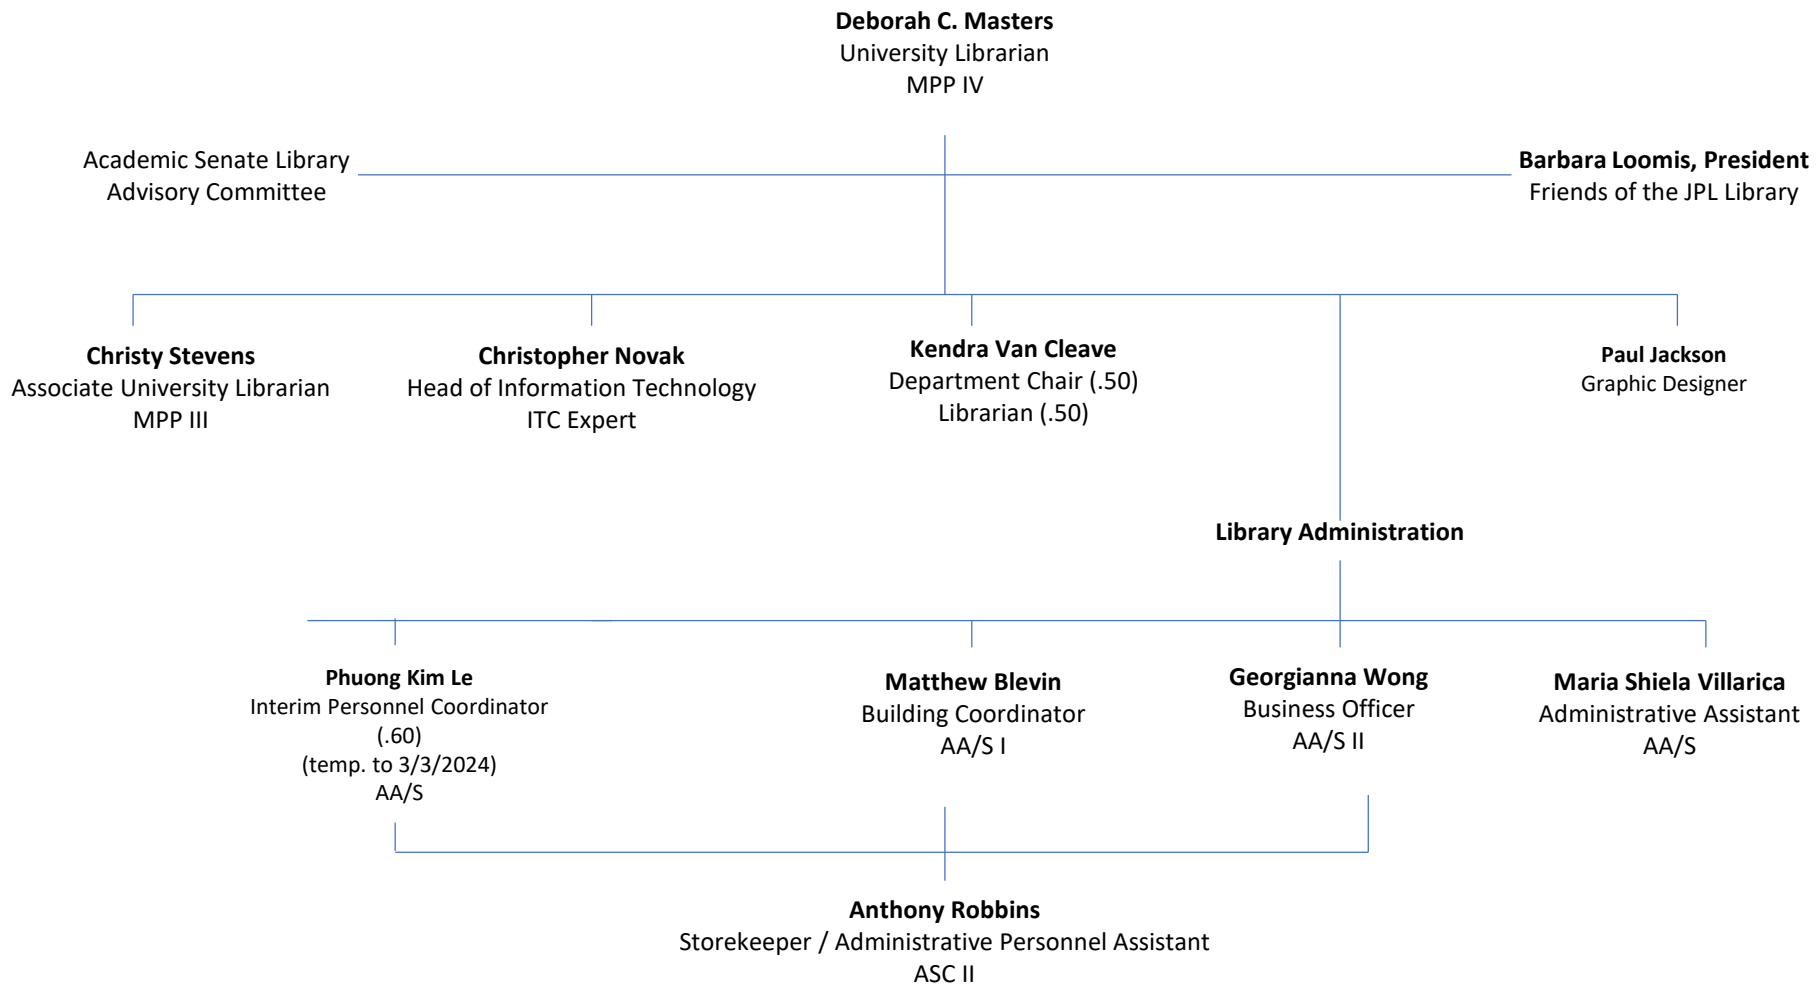

J. Paul Leonard Library

ORGANIZATION CHART

J. Paul Leonard Library
ORGANIZATION CHART
COLLECTION MANAGEMENT SERVICES
SCHOLARLY COMMUNICATIONS

Christy Stevens
Associate University Librarian
MPP III

J. Paul Leonard Library
ORGANIZATION CHART
RESEARCH AND INSTRUCTIONAL SERVICES (RIS)

Christy Stevens
Associate University Librarian
MPP III

J. Paul Leonard Library
ORGANIZATION CHART
SPECIAL COLLECTIONS

Updated 1.5.2024

Christy Stevens
Associate University Librarian
MPP III

Eva Martinez
Senior Assistant Librarian
/Lecturer (.80)
(temp to 6/30/2024)