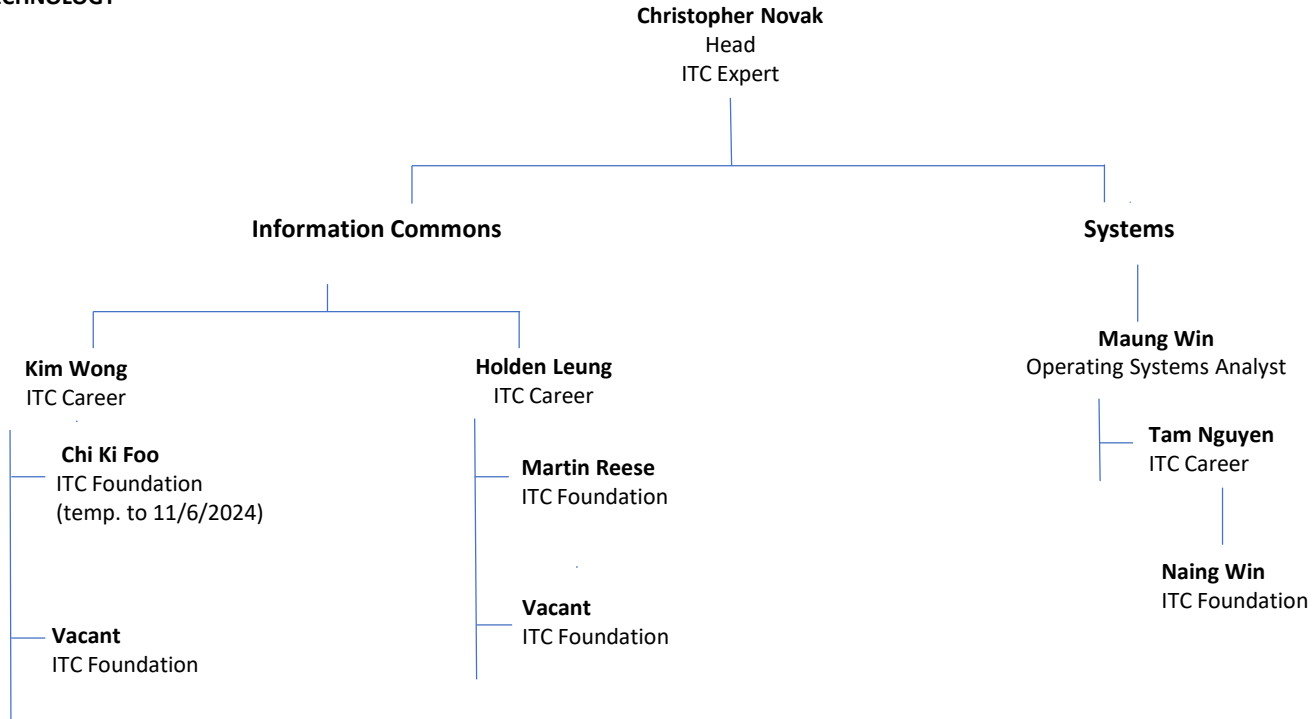

Labor Archives & Research Center

Catherine Powell
Librarian
(.46 FERP)
(temp. to 6/30/2024)

University Archives & Historic Collections

Meredith Eliassen
Associate
Librarian/Lecturer
(temp. to 6/30/2024)
2021 - 2024

Bay Area Television Archive

Alexander Cherian
LSS IV

J. Paul Leonard Library
ORGANIZATION CHART
Access Services

Christy Stevens
Associate University Librarian
MPP III

Andrea Guidara
Interim Head of Access Services, Shelving Facilities
Operations Coordinator,
Sr. Assistant Librarian/Lecturer
(temp. to 12/2/2023)

Circulation Services

Jamie Lamberti
Circulation Services Coordinator
LSS IV

William Crabtree

Circulation Financial Lead
LSS III
(temp. reassignment, 9/1/2023 – 2/29/2024)
(.50)

Elliott Scheuer

Course Materials Specialist
LSS III