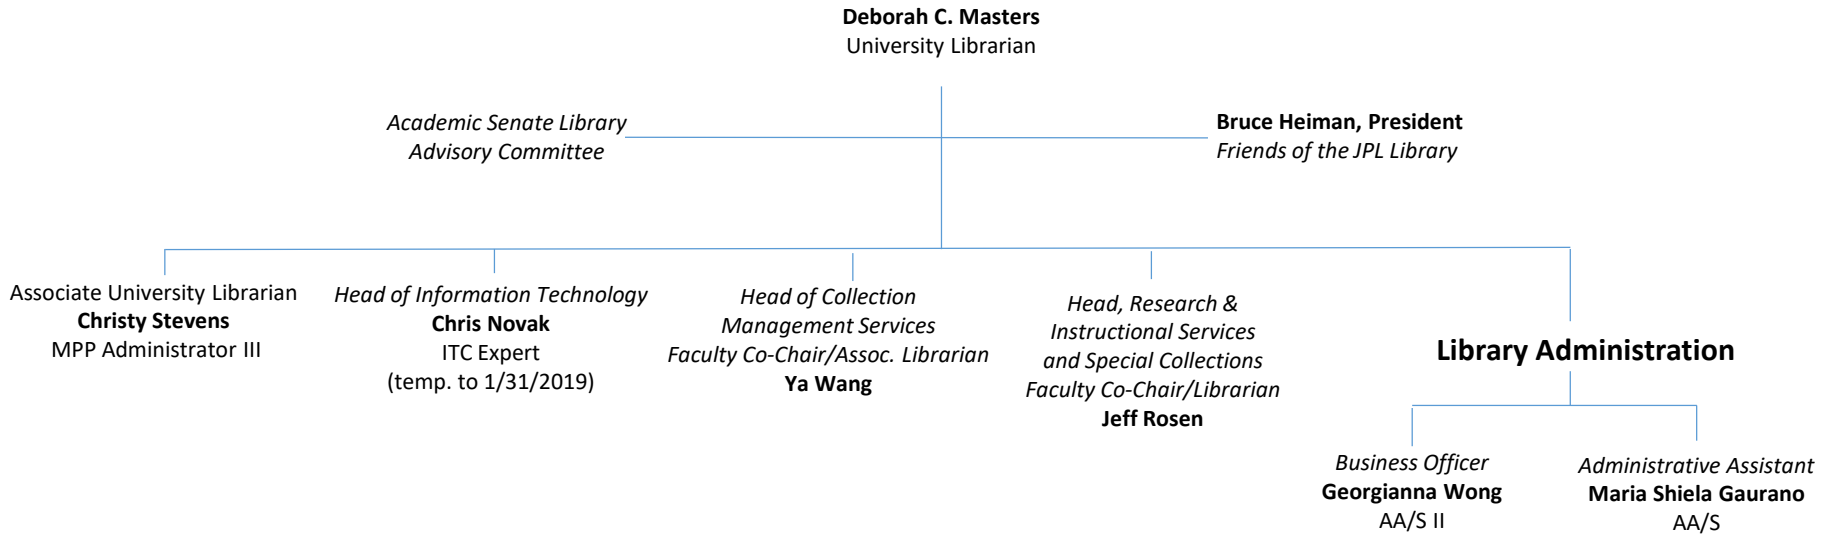

J. Paul Leonard Library ORGANIZATION CHART

J. Paul Leonard Library
ORGANIZATION CHART

J. Paul Leonard Library
ORGANIZATION CHART

Head, Research & Instructional Services and Special Collections
Faculty Co-Chair
Jeff Rosen
Librarian