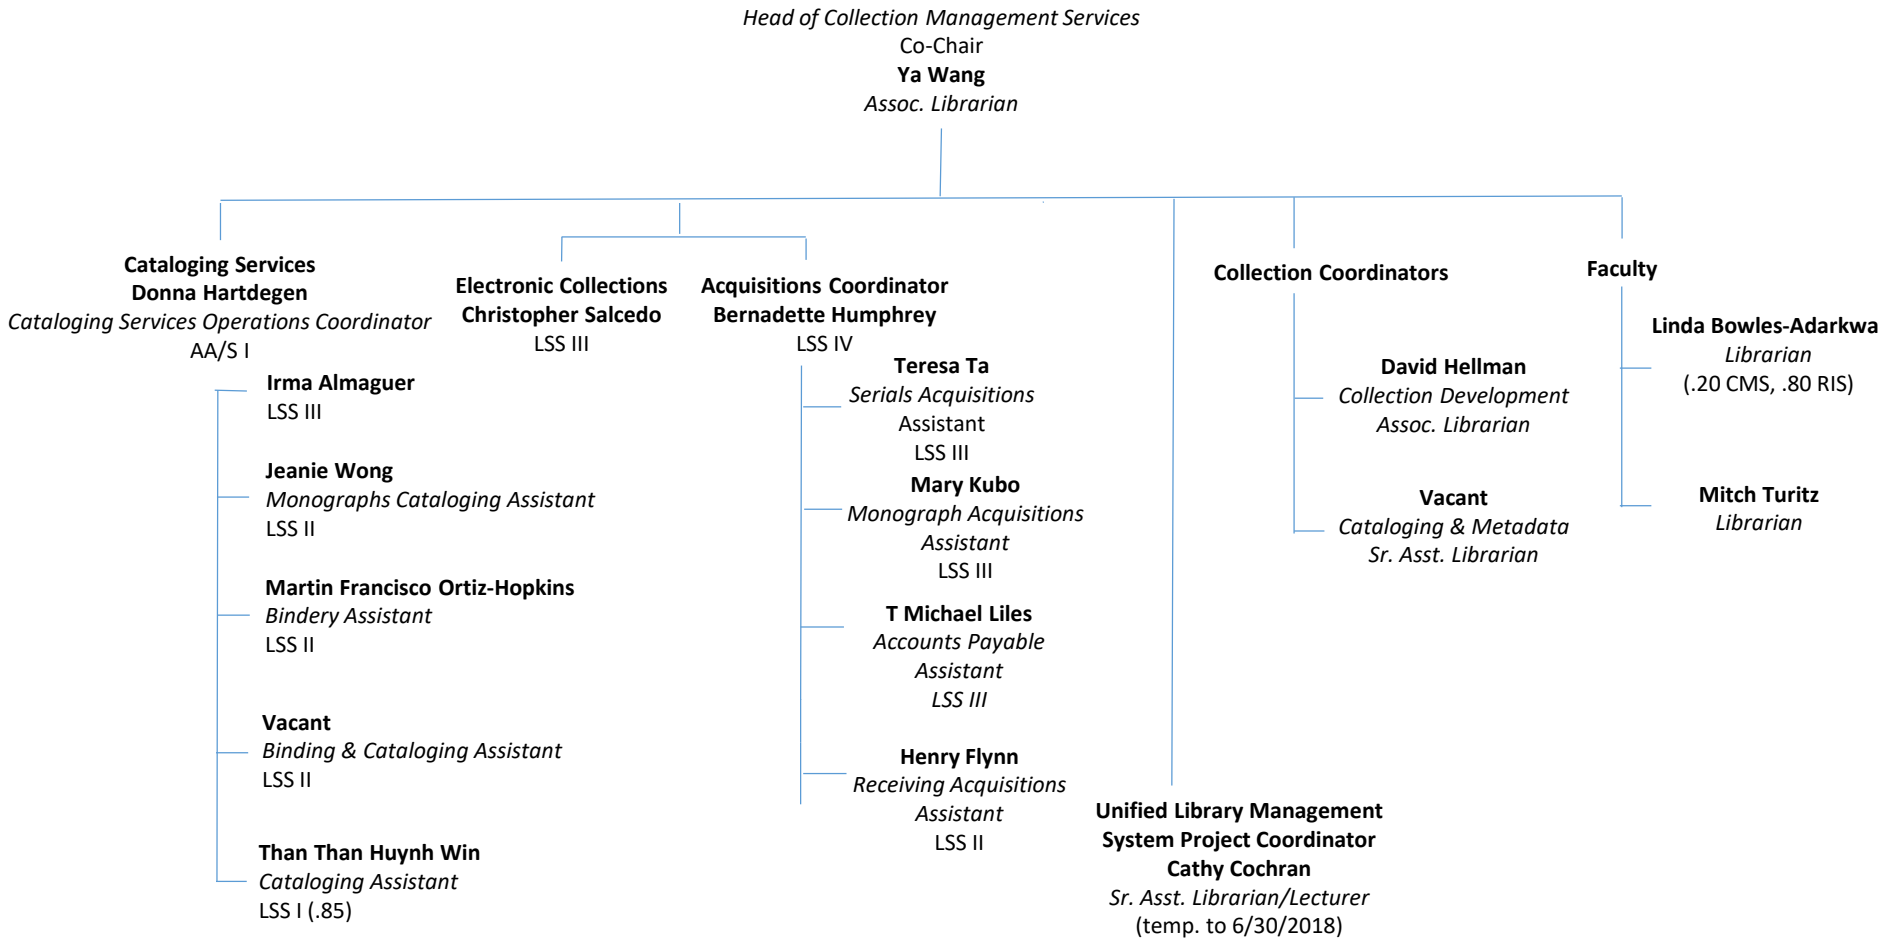

J. Paul Leonard Library ORGANIZATION CHART

J. Paul Leonard Library
ORGANIZATION CHART

J. Paul Leonard Library
ORGANIZATION CHART

Head, Research & Instructional Services and Special Collections
Faculty Co-Chair
Jeff Rosen
Librarian