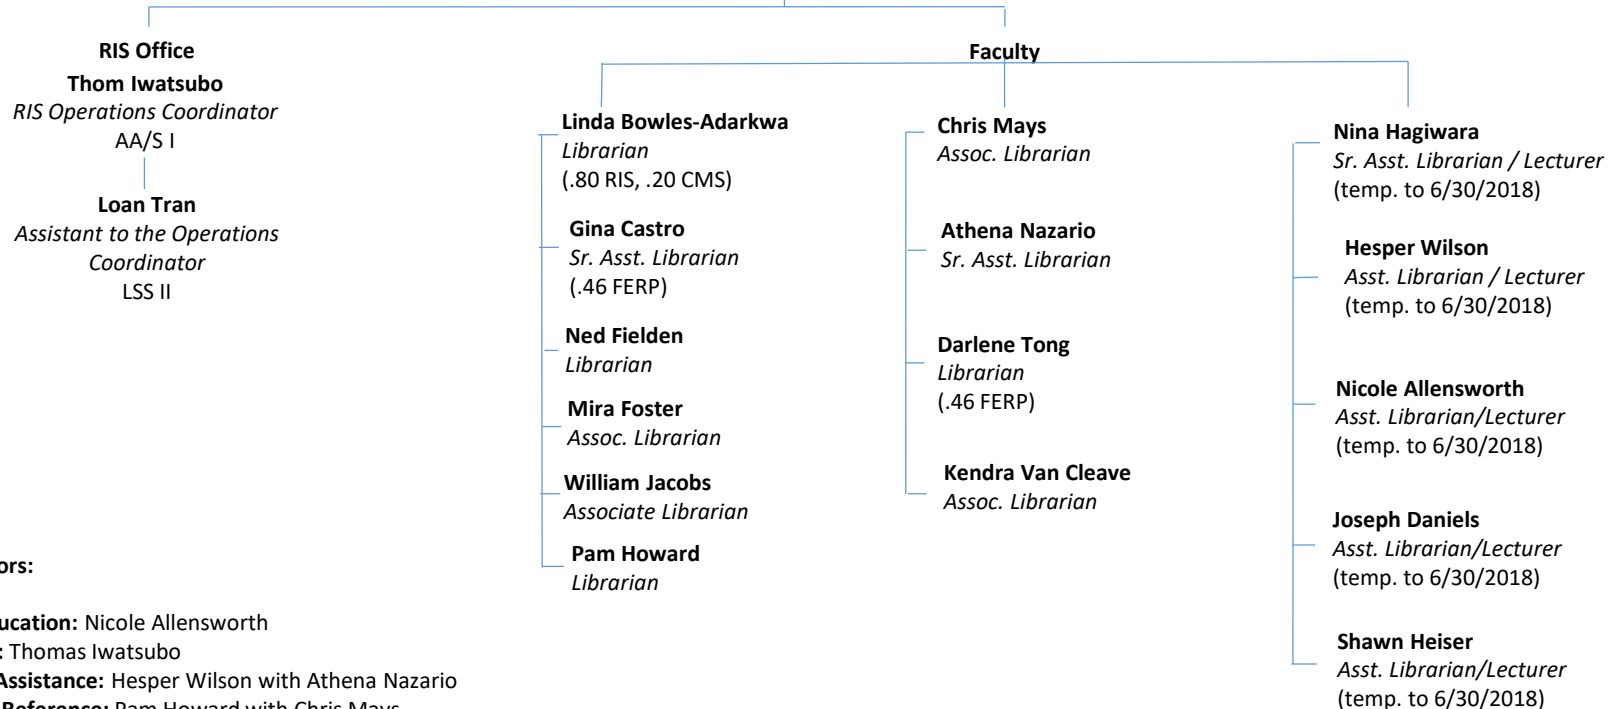

J. Paul Leonard Library ORGANIZATION CHART

J. Paul Leonard Library
ORGANIZATION CHART

J. Paul Leonard Library
ORGANIZATION CHART

Head, Research & Instructional Services and Special Collections
Faculty Co-Chair
Jeff Rosen
Librarian