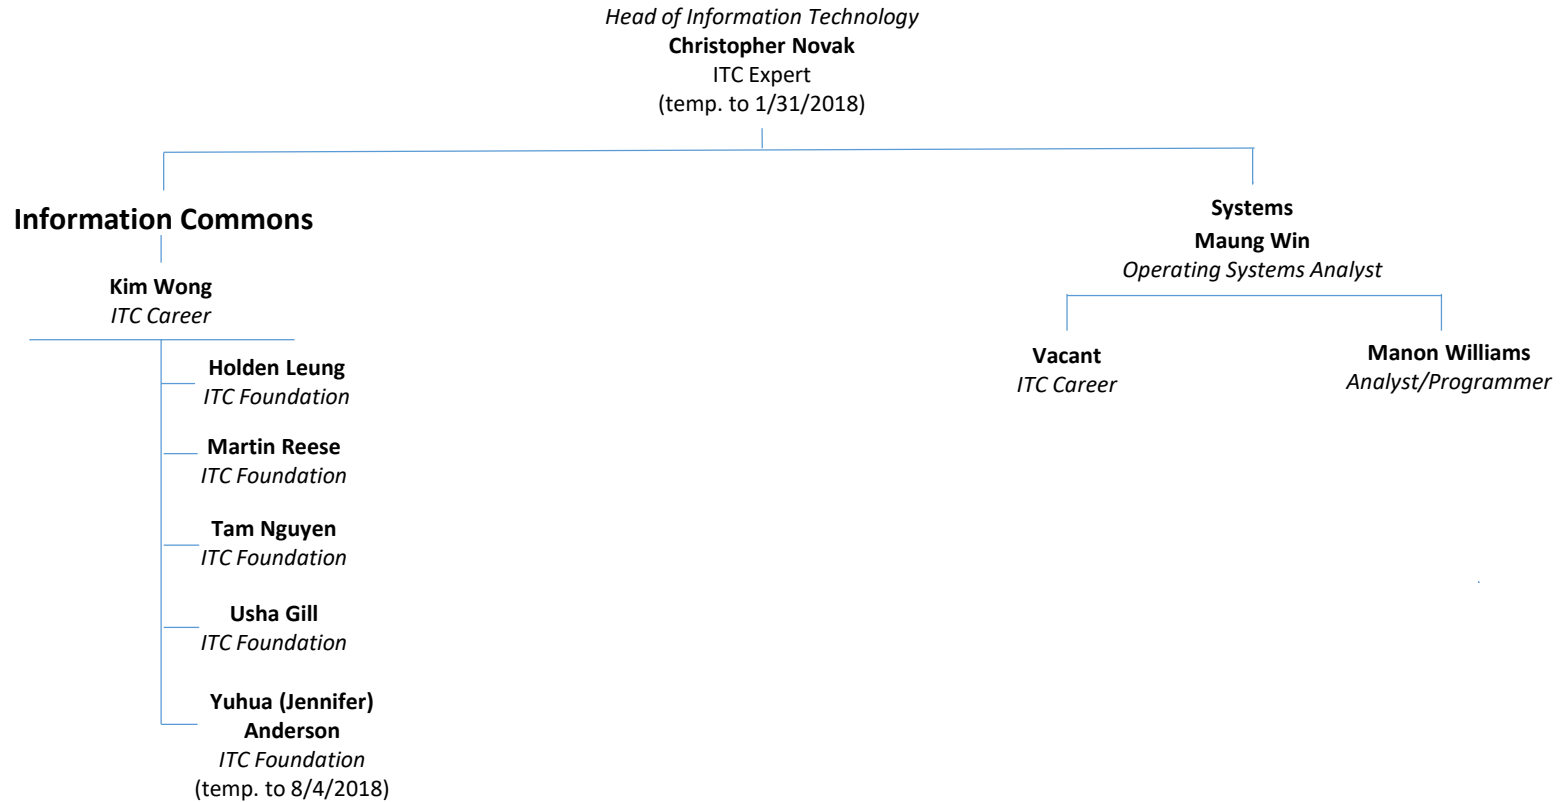

J. Paul Leonard Library
ORGANIZATION CHART