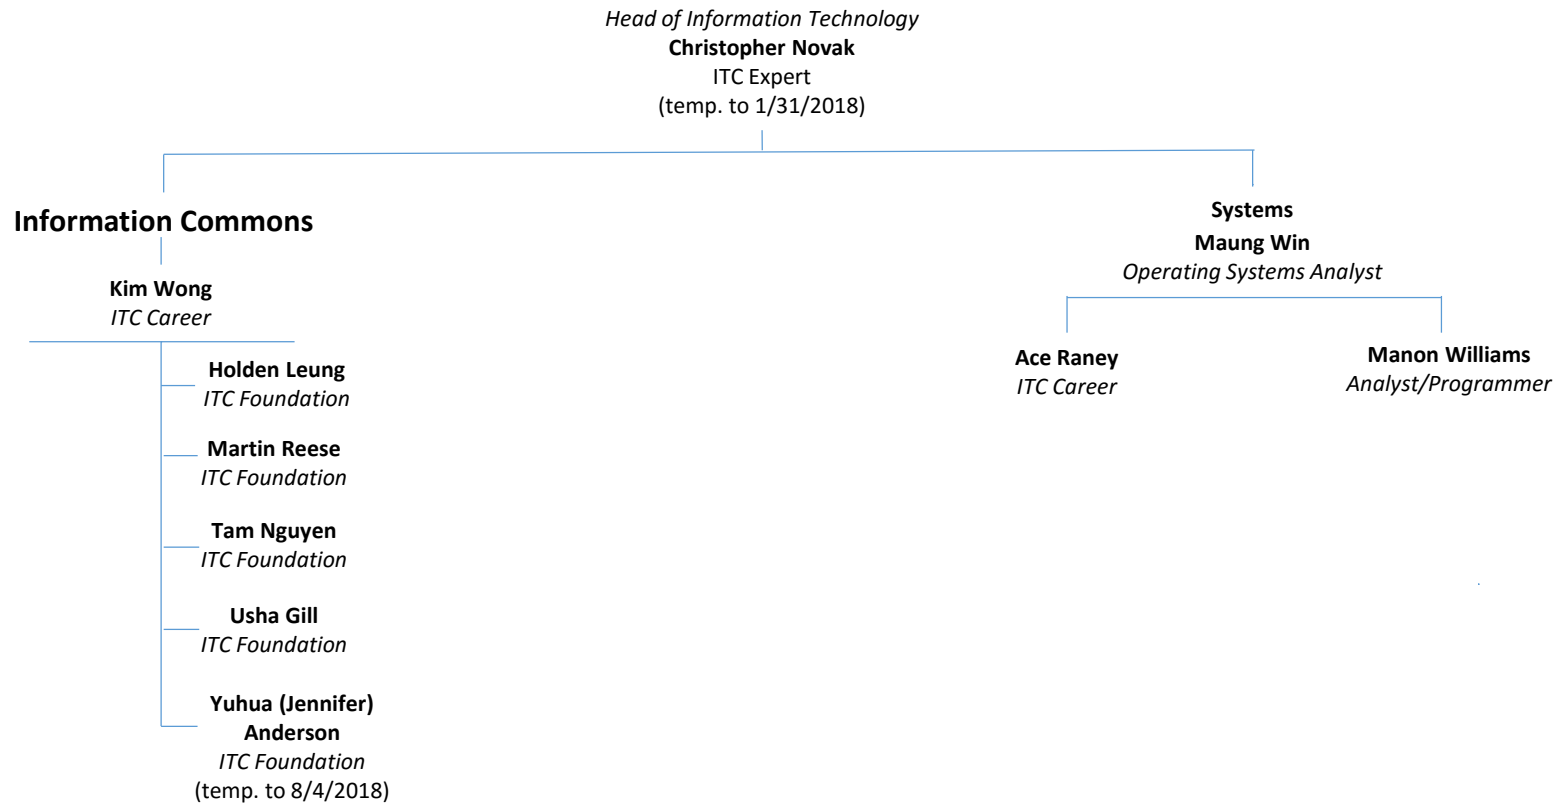

**Social Media:** Athena Nazario

**J. Paul Leonard Library**  
**ORGANIZATION CHART**

Head, Research & Instructional Services and Special Collections

Faculty Co-Chair

**Jeff Rosen**

Librarian

**J. Paul Leonard Library**  
**ORGANIZATION CHART**

**J. Paul Leonard Library**  
ORGANIZATION CHART