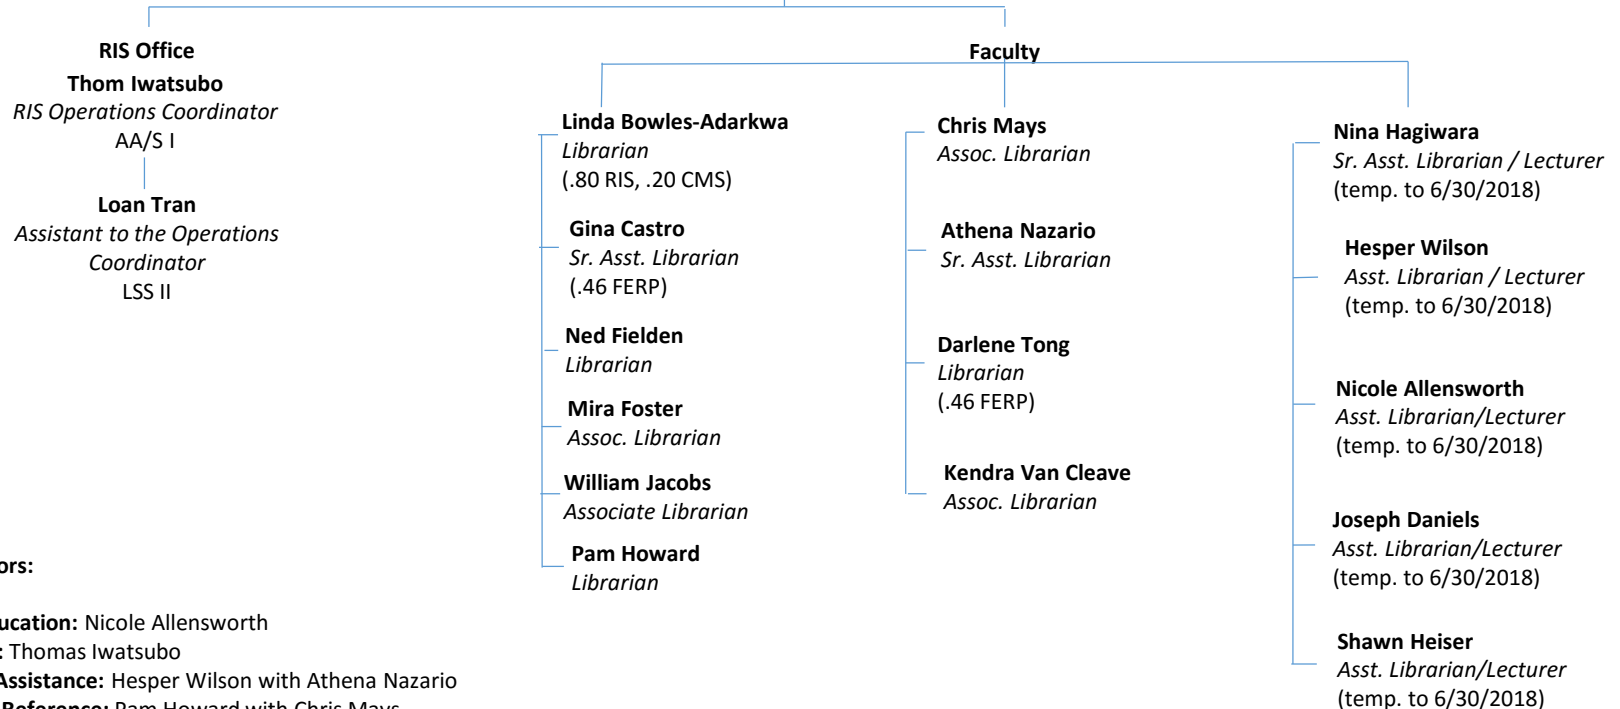

## J. Paul Leonard Library ORGANIZATION CHART

**J. Paul Leonard Library**  
**ORGANIZATION CHART**

## **J. Paul Leonard Library** ORGANIZATION CHART

*Head, Research & Instructional Services and Special Collections*  
Faculty Co-Chair  
**Jeff Rosen**  
Librarian

**Coordinators:**

**Library Education:** Nicole Allensworth