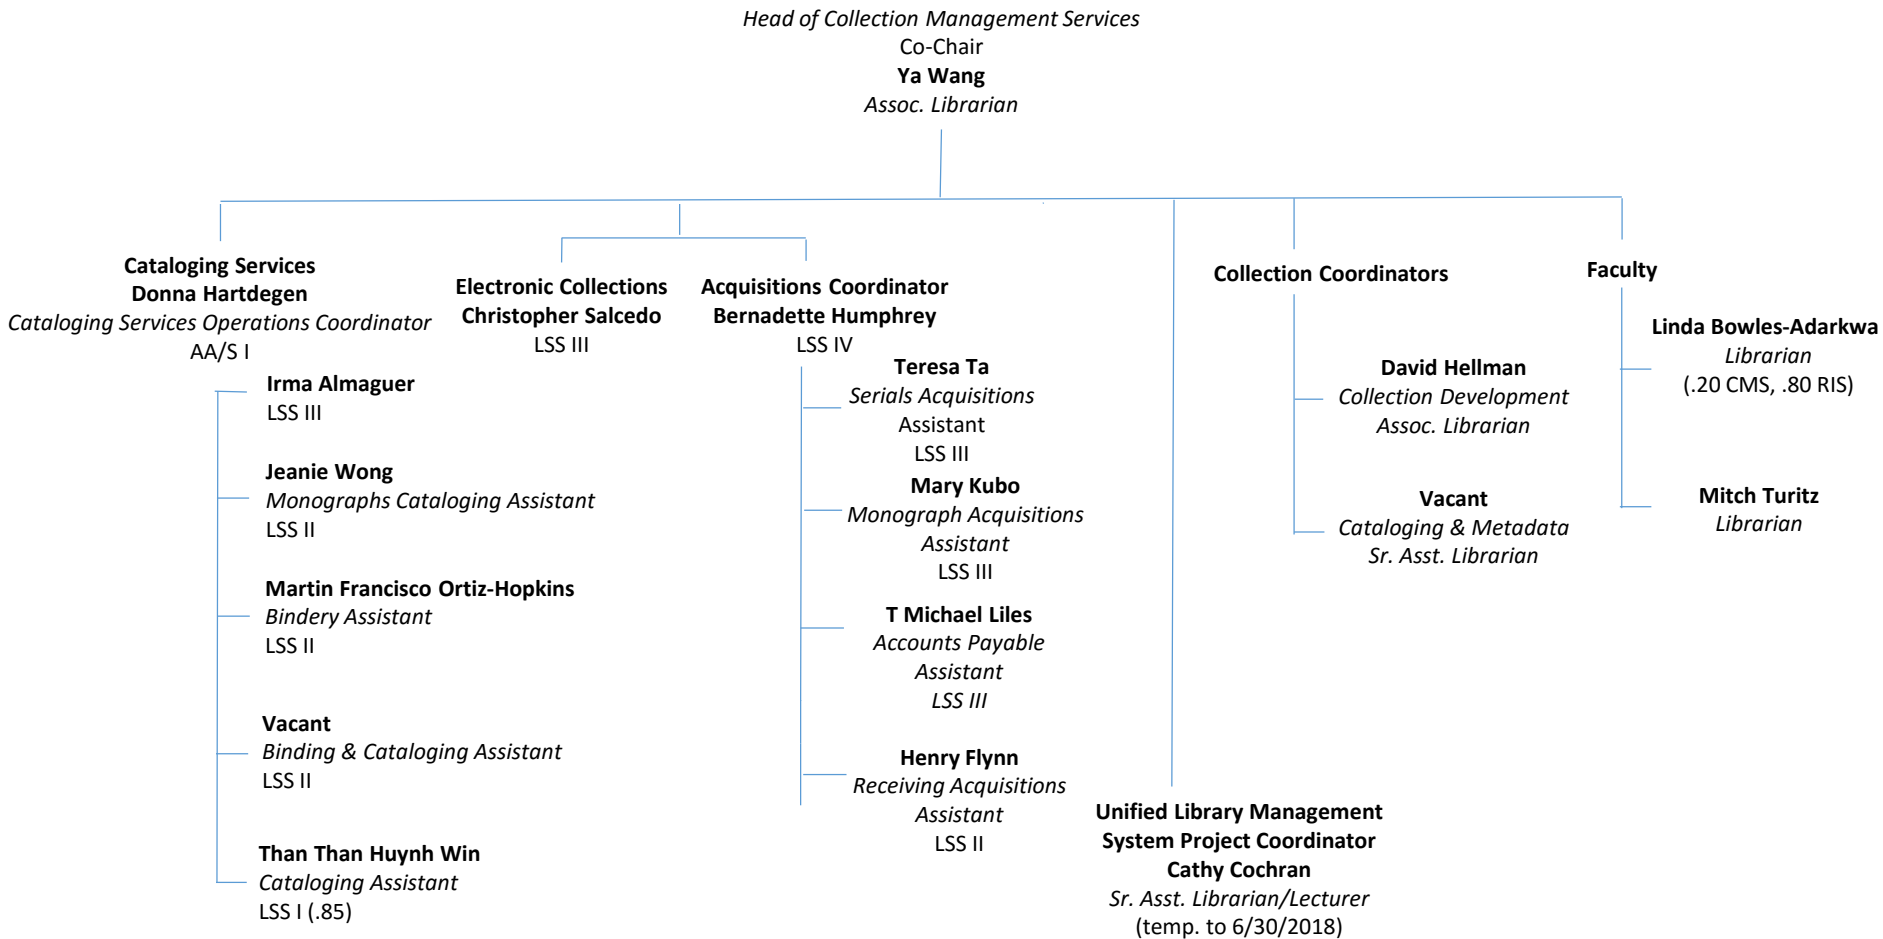

## J. Paul Leonard Library ORGANIZATION CHART

**J. Paul Leonard Library**  
**ORGANIZATION CHART**

## **J. Paul Leonard Library** ORGANIZATION CHART

*Head, Research & Instructional Services and Special Collections*  
Faculty Co-Chair  
**Jeff Rosen**  
Librarian

**Coordinators:**

**Library Education:** Nicole Allensworth

**J. Paul Leonard Library**  
ORGANIZATION CHART