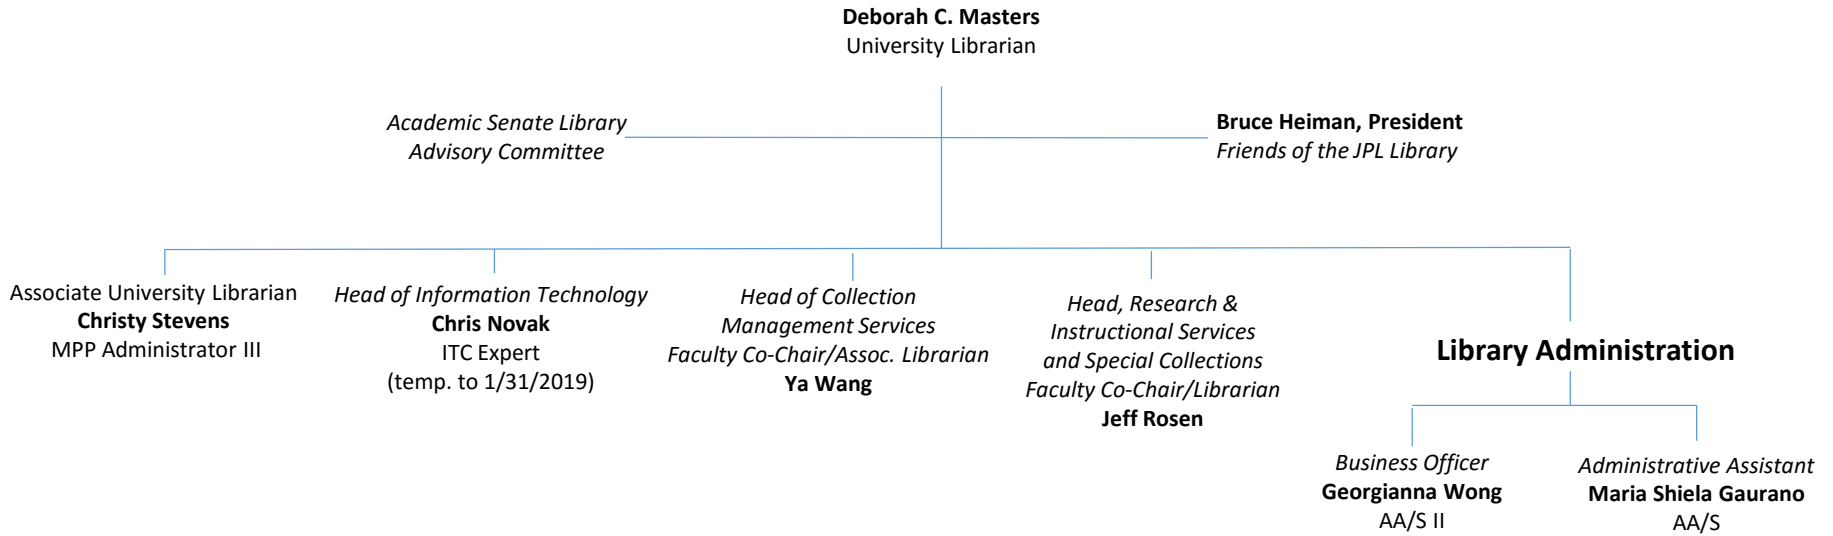

## J. Paul Leonard Library ORGANIZATION CHART

**J. Paul Leonard Library**  
**ORGANIZATION CHART**

## **J. Paul Leonard Library** ORGANIZATION CHART

*Head, Research & Instructional Services and Special Collections*  
Faculty Co-Chair  
**Jeff Rosen**  
Librarian

**Coordinators:**

**Library Education:** Nicole Allensworth