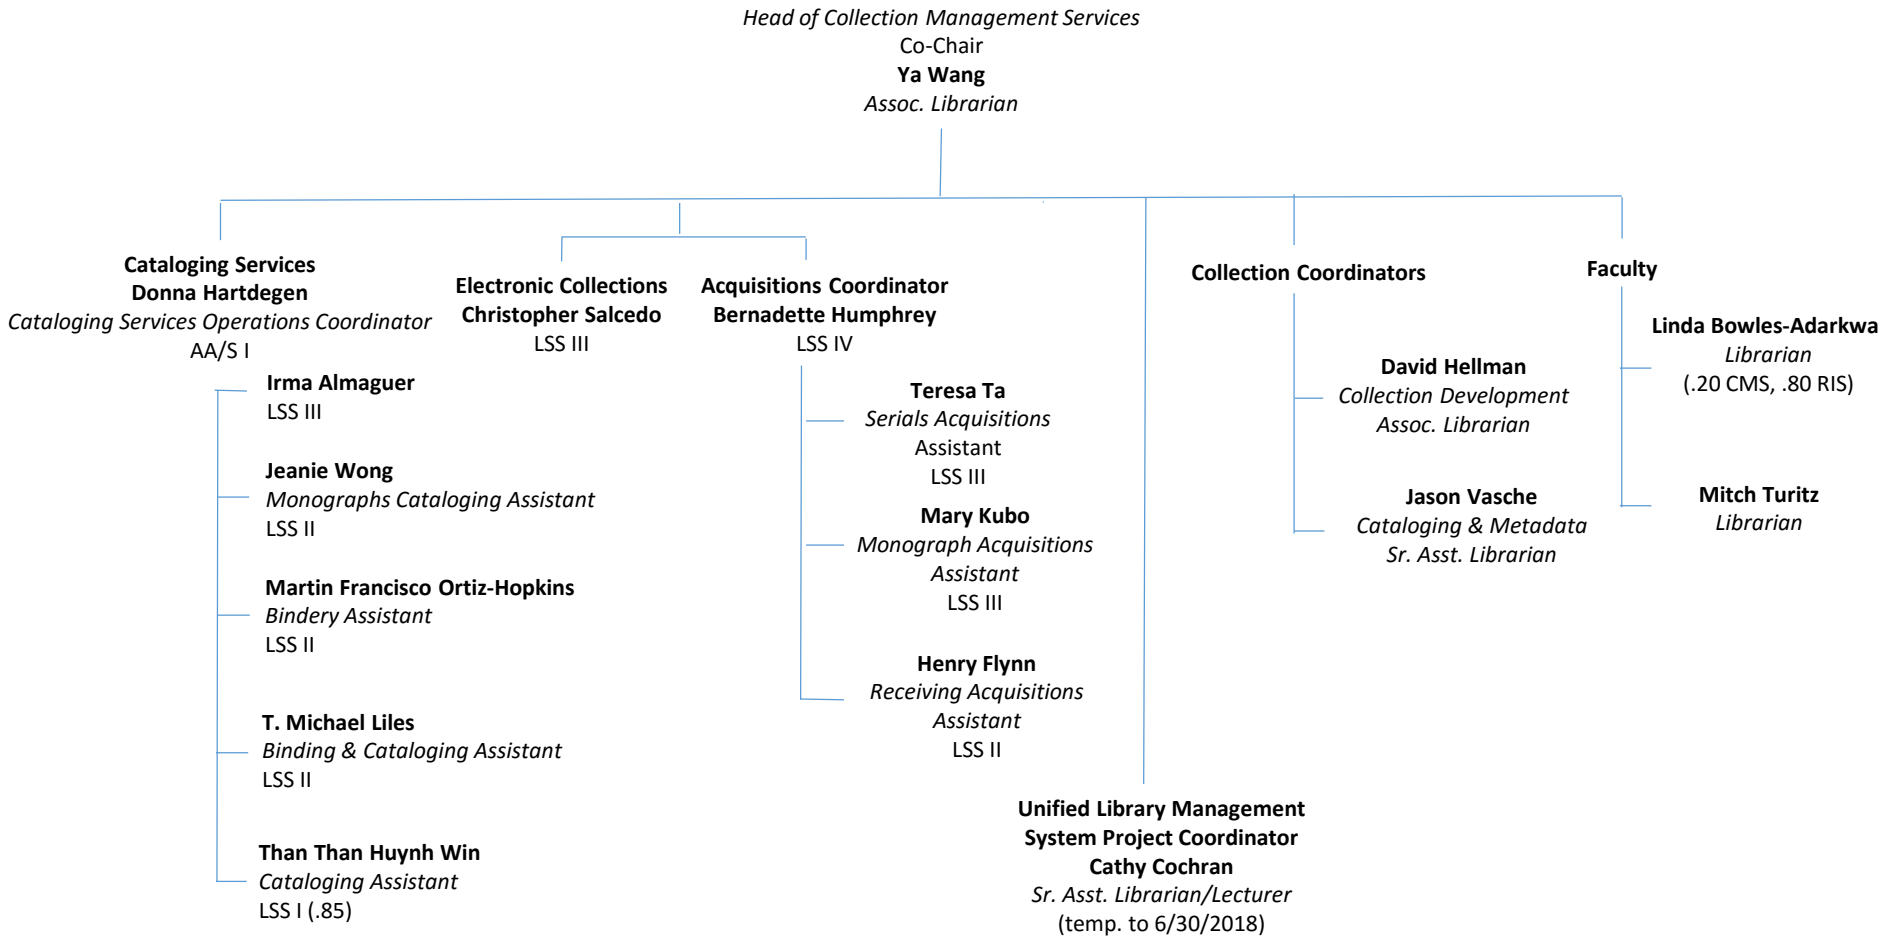

J. Paul Leonard Library ORGANIZATION CHART

J. Paul Leonard Library
ORGANIZATION CHART

J. Paul Leonard Library
ORGANIZATION CHART

Head, Research & Instructional Services and Special Collections
Faculty Co-Chair
Jeff Rosen
Librarian