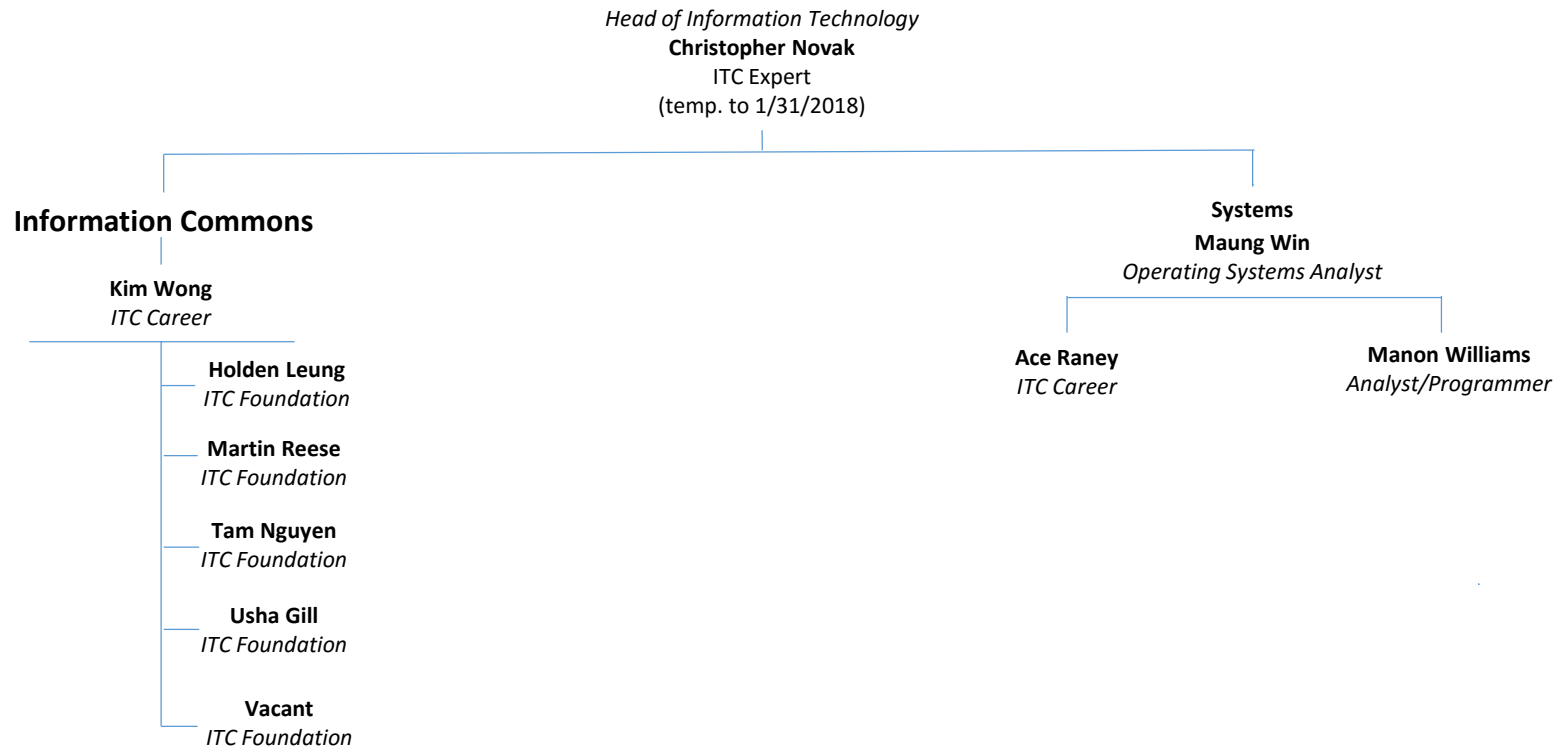

J. Paul Leonard Library
ORGANIZATION CHART