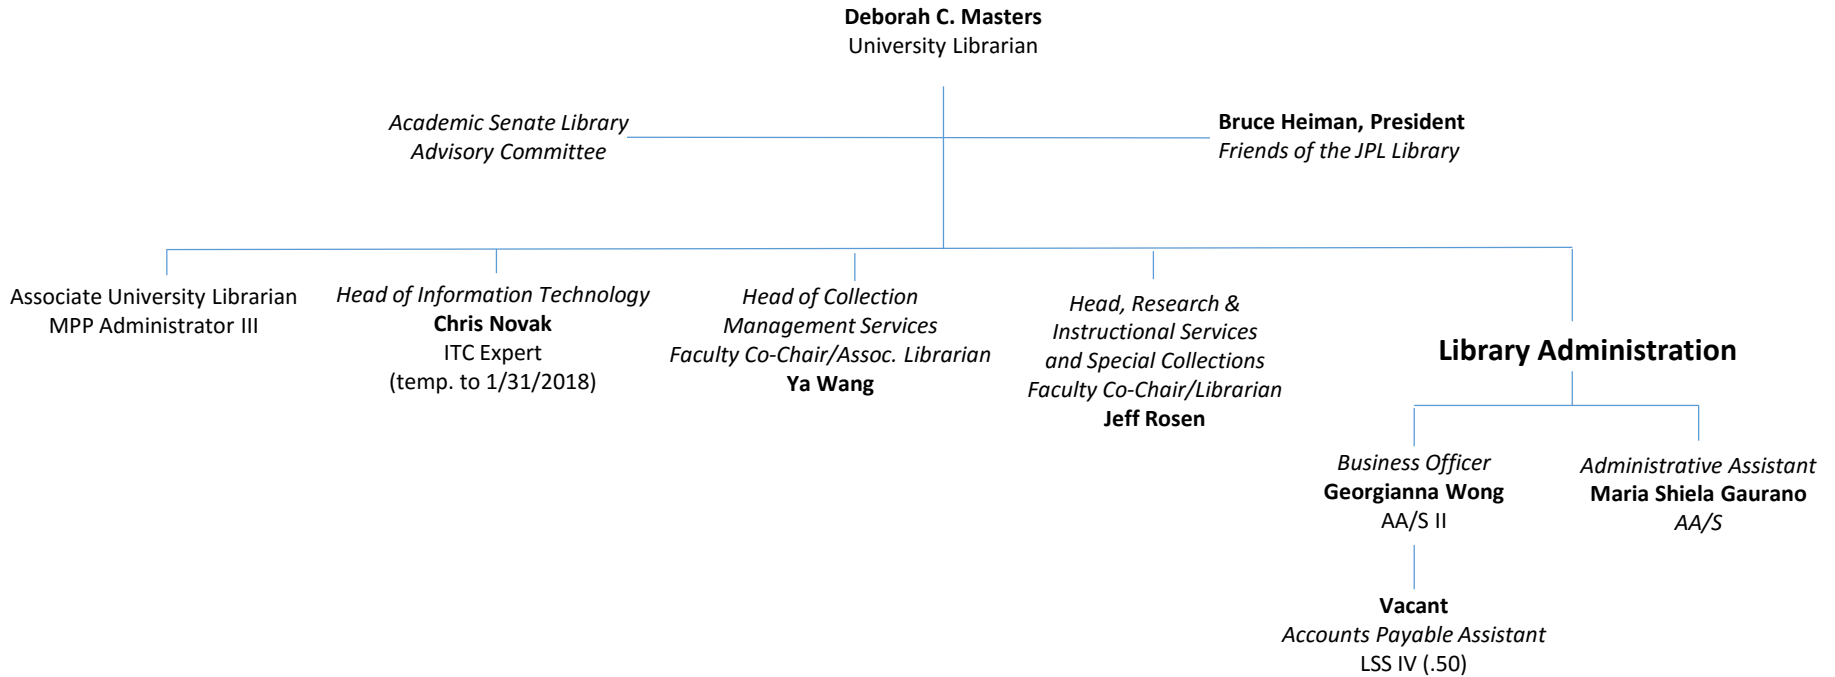

J. Paul Leonard Library ORGANIZATION CHART

J. Paul Leonard Library
ORGANIZATION CHART

J. Paul Leonard Library
ORGANIZATION CHART

Head, Research & Instructional Services and Special Collections
Faculty Co-Chair
Jeff Rosen
Librarian

Coordinators:

Library Education: Nicole Allensworth

Help Desk: Thomas Iwatsubo

Research Assistance: Hesper Wilson with Athena Nazario

Electronic Reference: Pam Howard with Chris Mays

Orientations: Ned Fielden