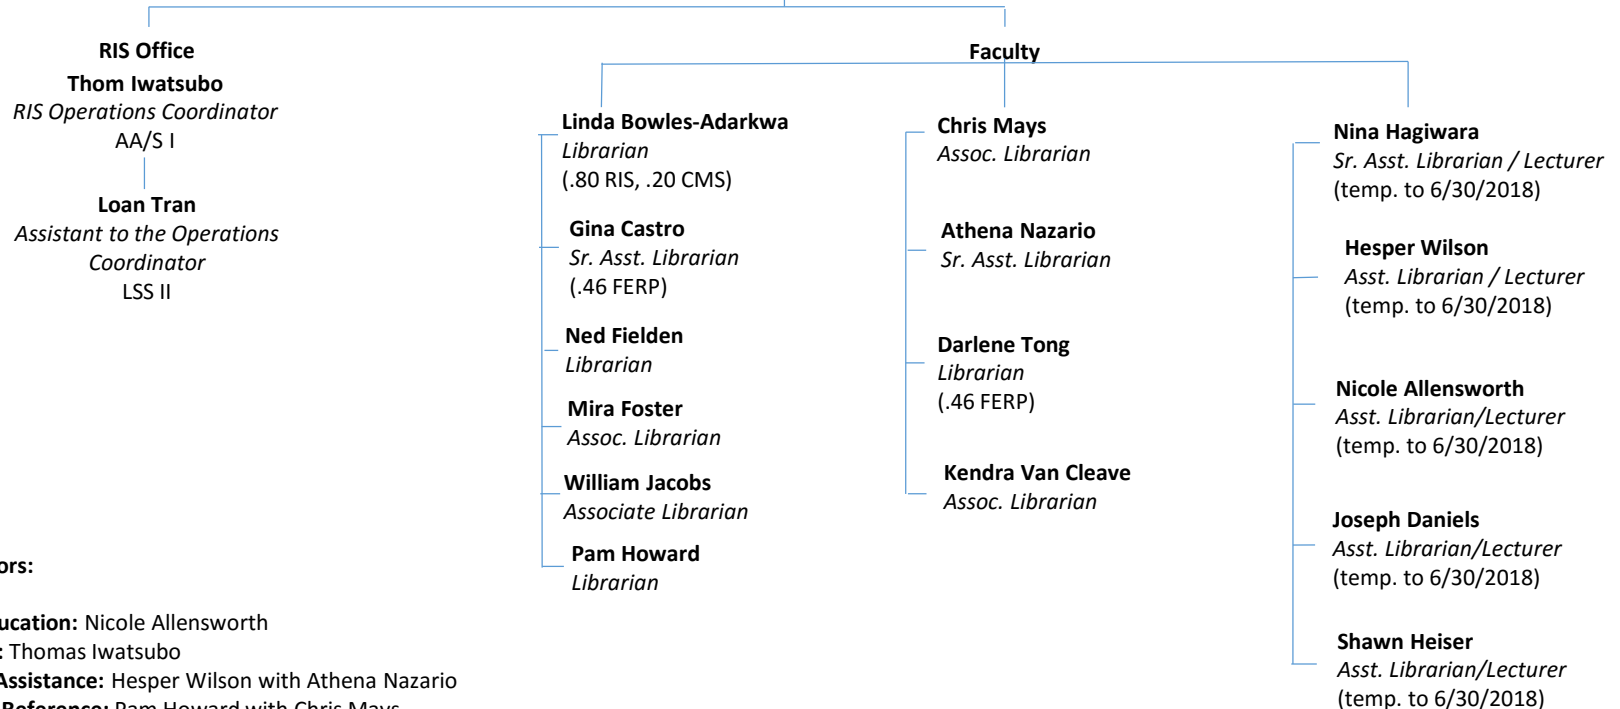

J. Paul Leonard Library ORGANIZATION CHART

J. Paul Leonard Library
ORGANIZATION CHART

J. Paul Leonard Library
ORGANIZATION CHART

Head, Research & Instructional Services and Special Collections
Faculty Co-Chair
Jeff Rosen
Librarian