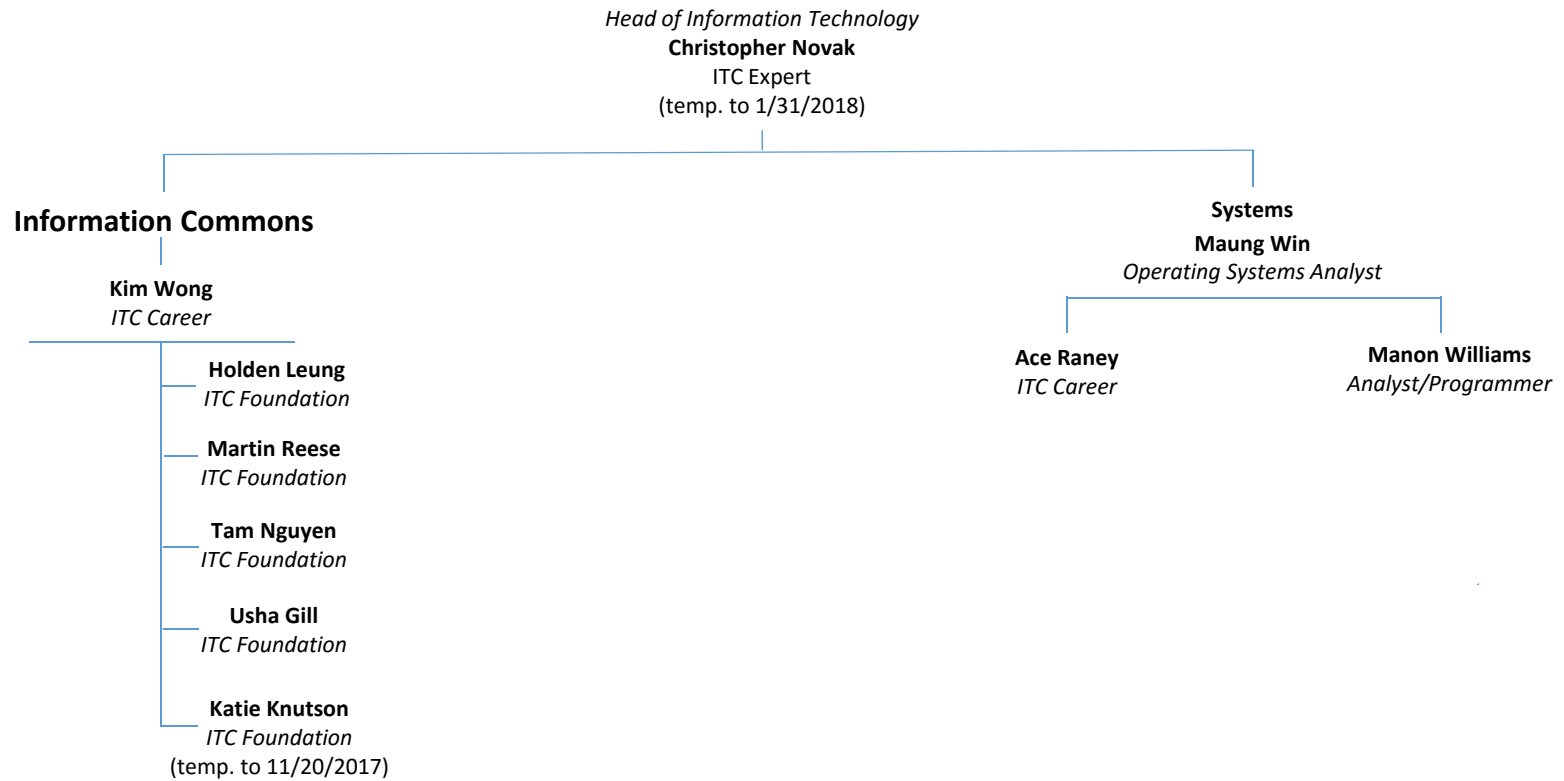

J. Paul Leonard Library
ORGANIZATION CHART