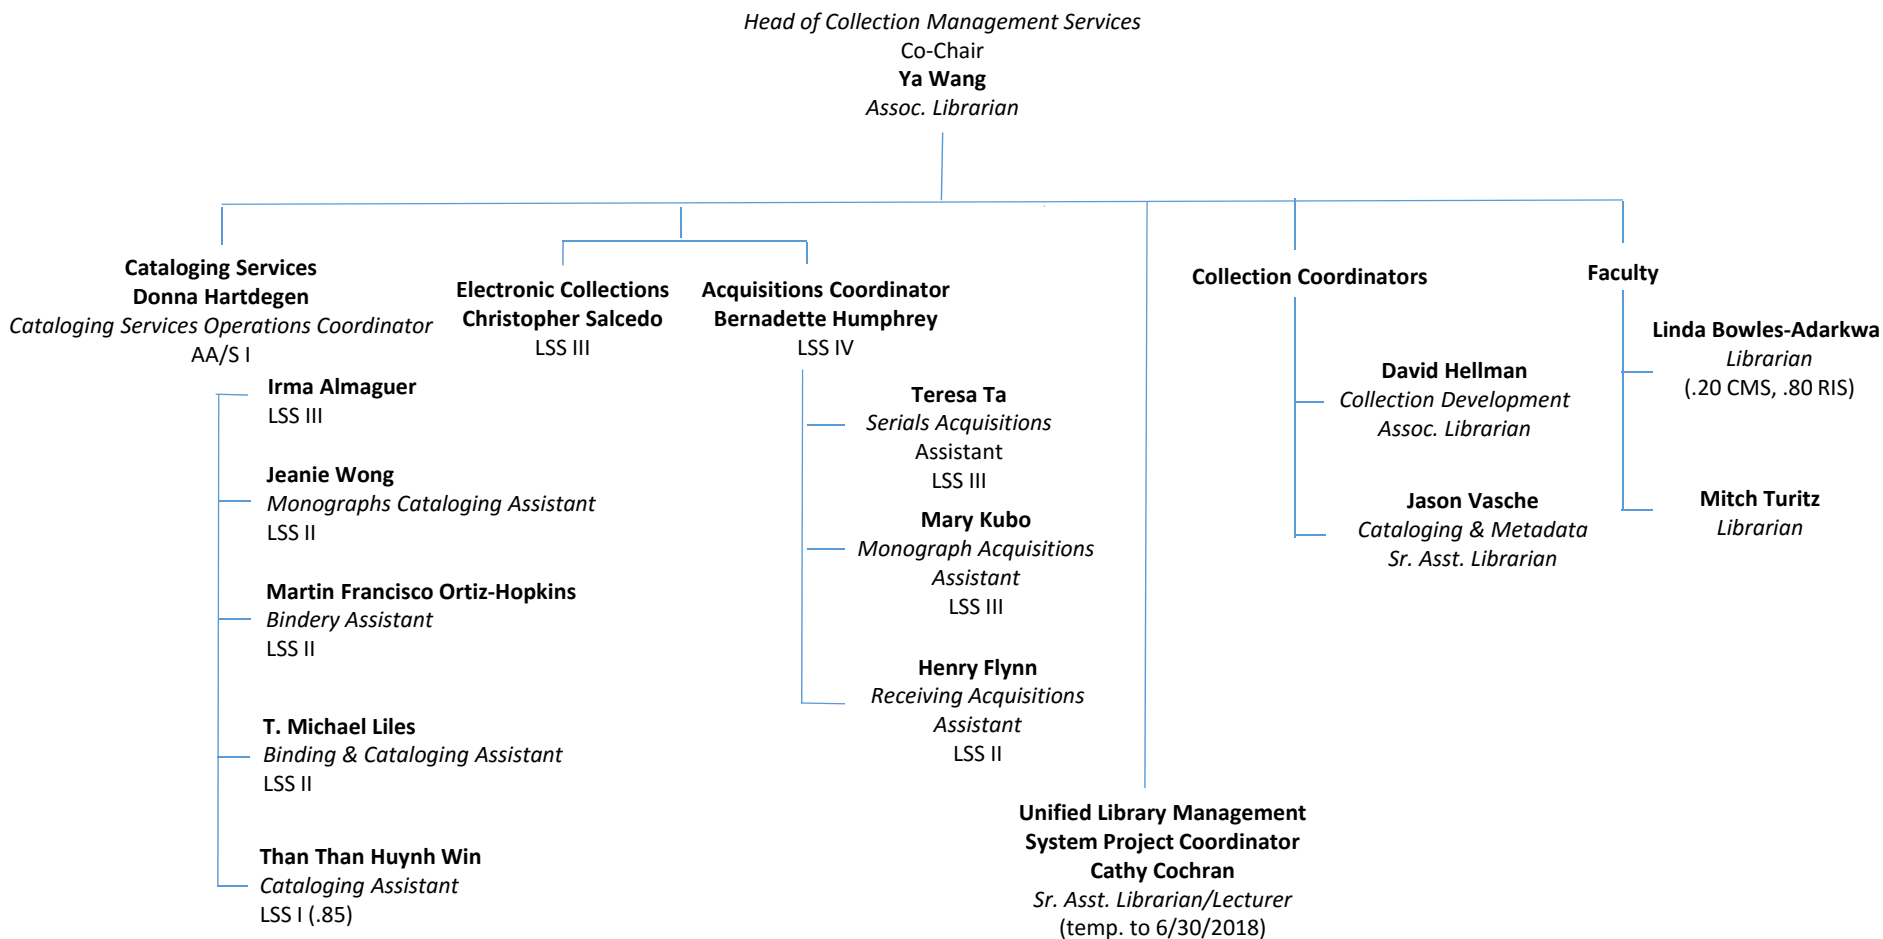

J. Paul Leonard Library ORGANIZATION CHART

J. Paul Leonard Library
ORGANIZATION CHART

J. Paul Leonard Library
ORGANIZATION CHART

Head, Research & Instructional Services and Special Collections
Faculty Co-Chair
Jeff Rosen
Librarian