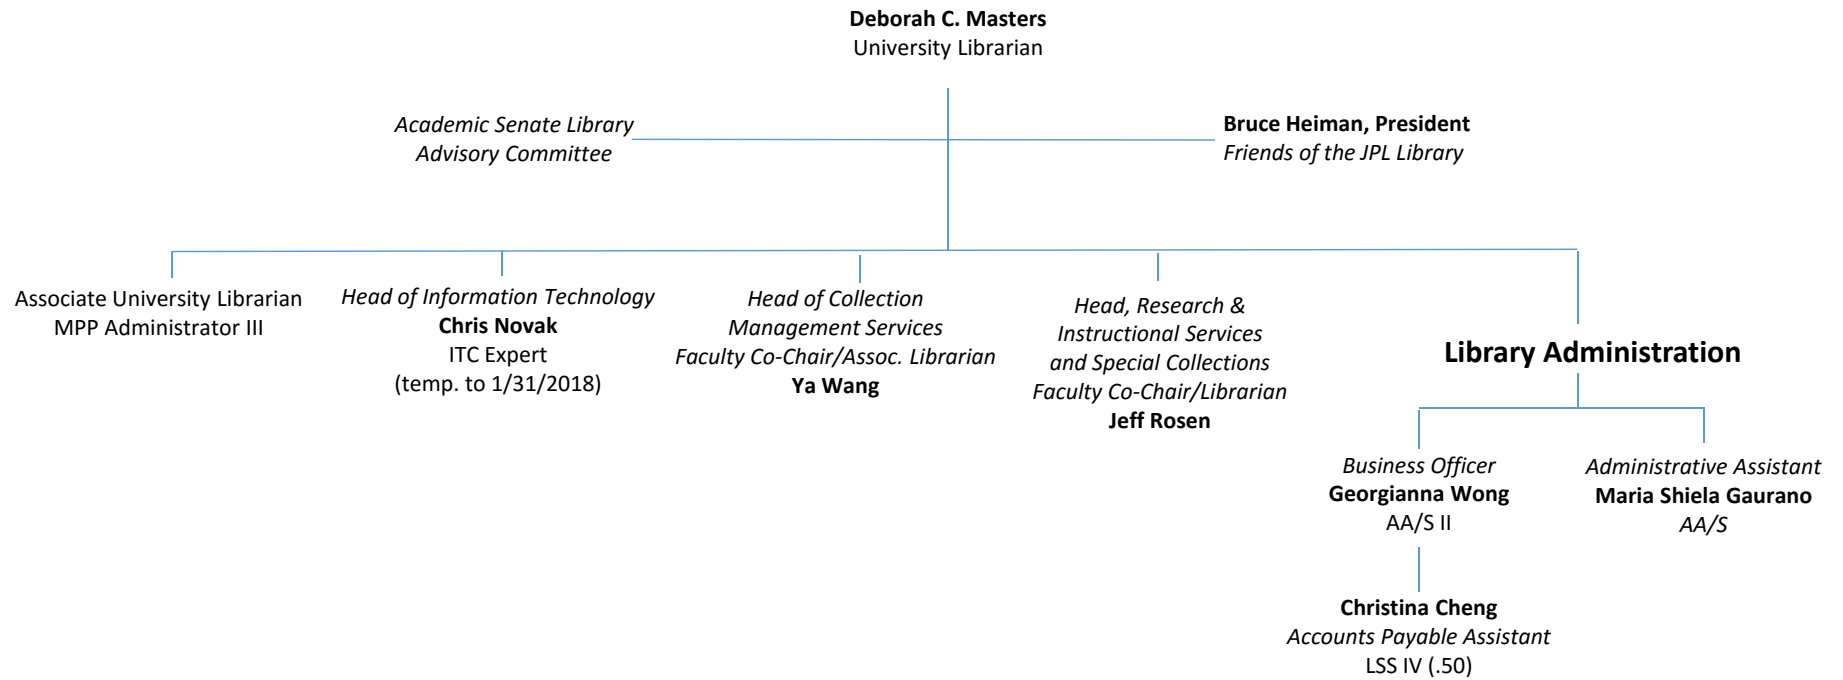

J. Paul Leonard Library ORGANIZATION CHART

J. Paul Leonard Library
ORGANIZATION CHART

J. Paul Leonard Library
ORGANIZATION CHART

Head, Research & Instructional Services and Special Collections
Faculty Co-Chair
Jeff Rosen
Librarian