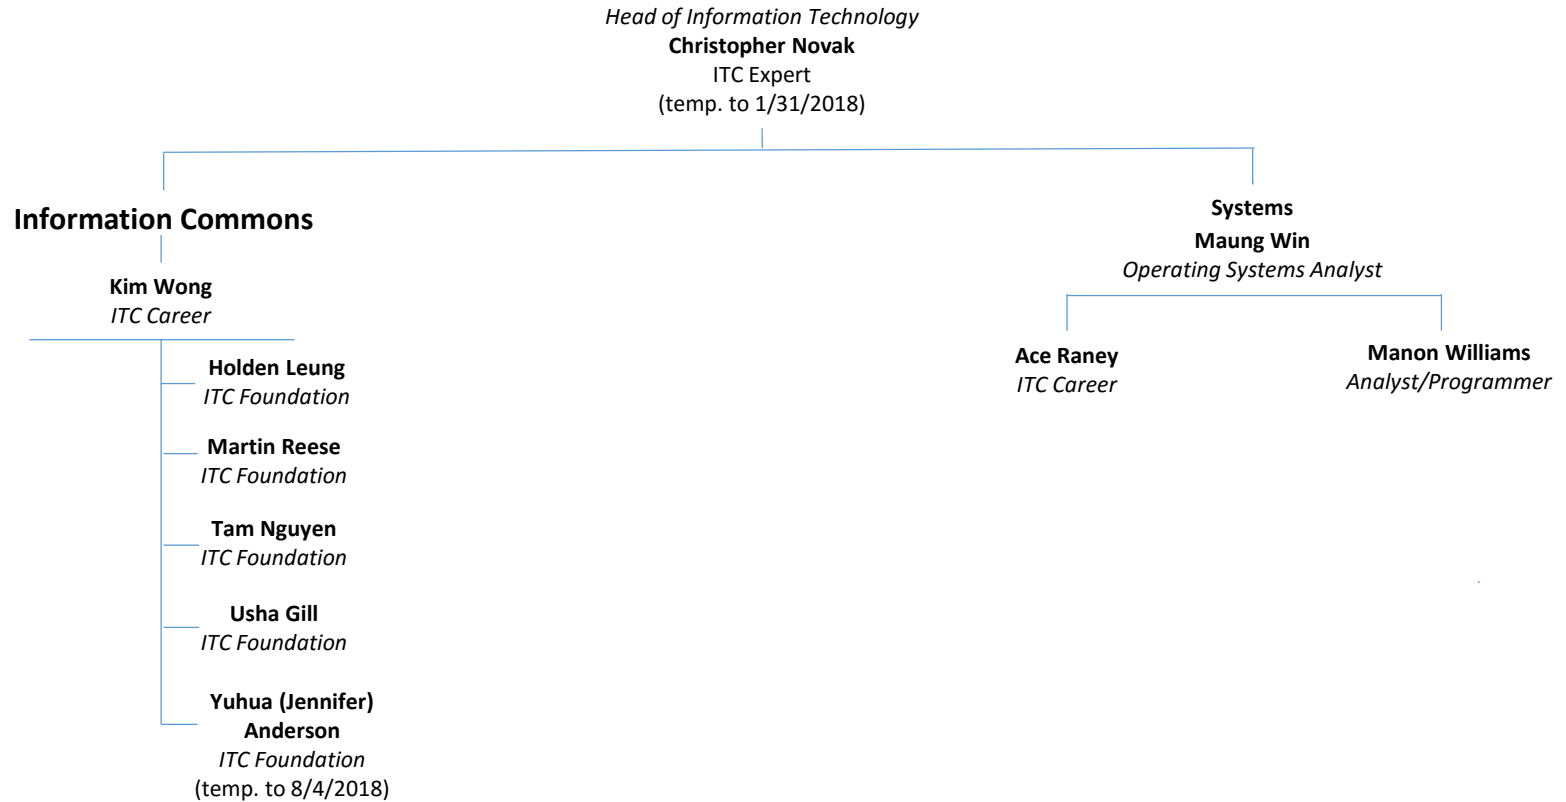

J. Paul Leonard Library
ORGANIZATION CHART