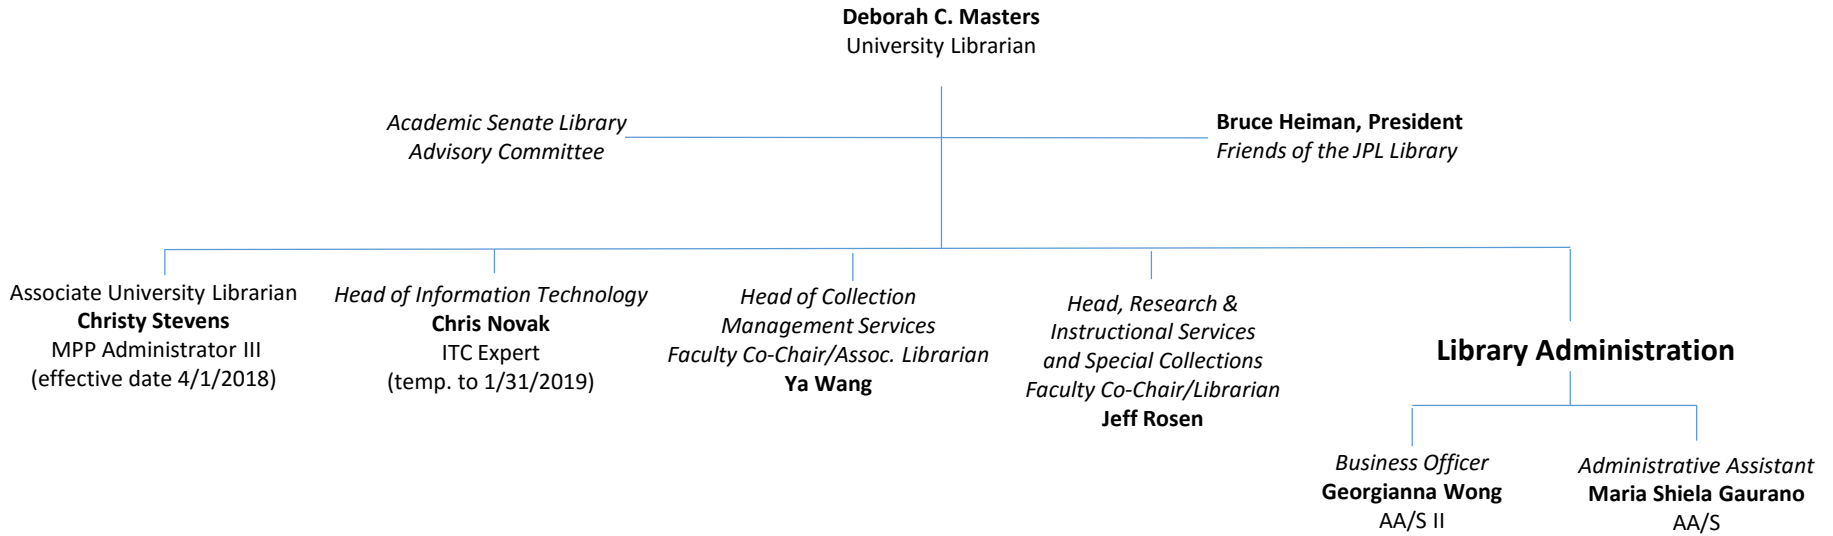

J. Paul Leonard Library ORGANIZATION CHART

J. Paul Leonard Library
ORGANIZATION CHART

J. Paul Leonard Library
ORGANIZATION CHART

Head, Research & Instructional Services and Special Collections
Faculty Co-Chair
Jeff Rosen
Librarian