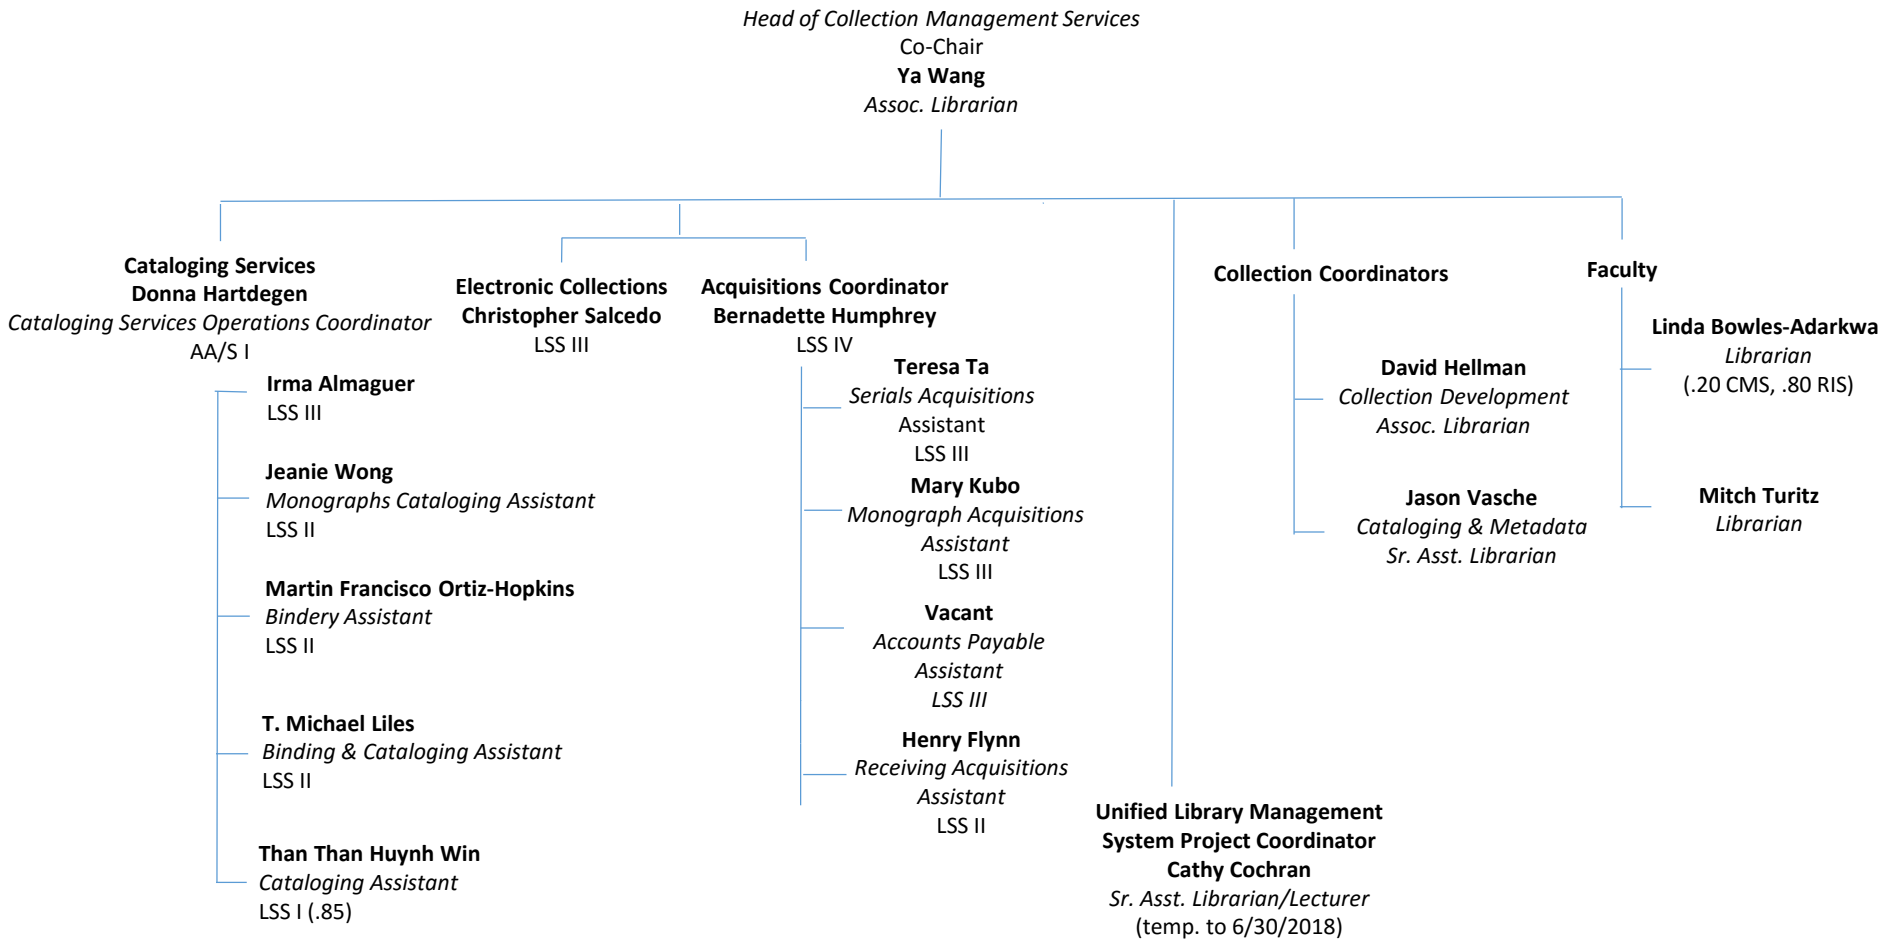

J. Paul Leonard Library ORGANIZATION CHART

J. Paul Leonard Library
ORGANIZATION CHART

J. Paul Leonard Library
ORGANIZATION CHART

Head, Research & Instructional Services and Special Collections
Faculty Co-Chair
Jeff Rosen
Librarian